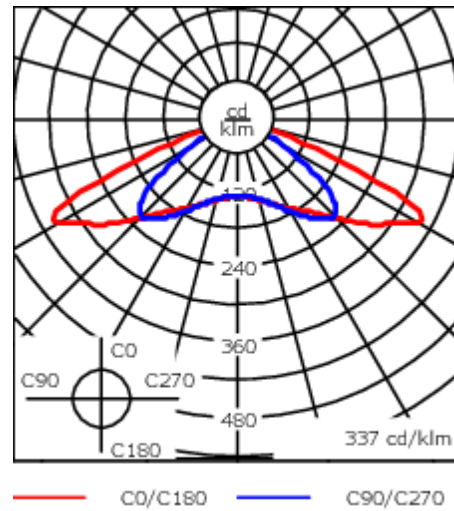

105-0341

CFT540-CC LED

we-ef

Specifications

Material description

Body	Marine-grade, die-cast aluminium alloy
Lens	PMMA RFC® Reflection Free Contour technology
Colours	RAL9004 Signal black RAL9006 White aluminium RAL9007 Grey aluminium RAL7016 Anthracite grey RAL9016 Traffic white
Gasket	Silicone CCG® Controlled Compression Gasket
Fasteners	PCS Polymer Coated Stainless Steel Hardware
Ingress protection	IP66
Impact resistance	IK08
Corrosion resistance	5CE
Windage	0.24 m²

Electrical description

Power supply	220-240V / 50-60 Hz
Driver / Ballast	Integral EC electronic converter. DMX
Power factor	> 0.9
Surge protection	6/6 kV (optional SP10)

Fagerhult Lighting Ltd

33-34 Dolben Street, SE1 0UQ London, United Kingdom

<https://we-ef.com/uk>

Subject to technical changes and errors. - Generated on 23/11/2024