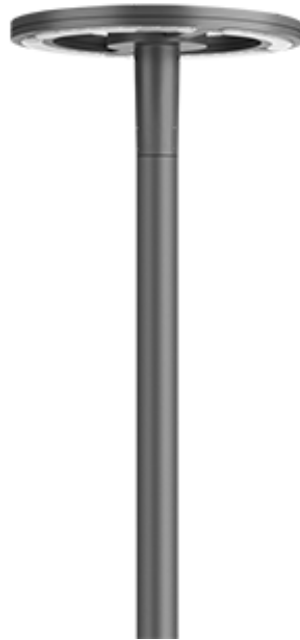

105-0341

CFT540-CC LED

we-ef

Description

RGBW/RGBA Colour Changer. IP66. Class I. IK08. Marine-grade, die-cast aluminium alloy. 5CE superior corrosion protection including PCS hardware. Silicone CCG® Controlled Compression Gasket. RFC® Reflection Free Contour main lens. Integral EC electronic converter in thermally separated compartment. DMX interface. CAD-optimised optics for superior illumination and glare control. OLC® One LED Concept. Factory installed LED circuit board. The luminaire is factory-sealed and does not need to be opened during installation.

Weight	13.30 kg
Light distribution	rectangular [R]
Light source	LED-36/95W - RGBW/3K
CRI	20/80
Power supply	ECG [DMX]
LEDs	36
Rated input power	99 W
Nominal Lumen (lm)	
LED Lumen	240
Total Lumen	8640
Tj	85
Rated lumens (lm)	
LED Lumen	185.8
Total Lumen	6689.1
Ta	25

Material description

Body	Marine-grade, die-cast aluminium alloy
Lens	PMMA RFC® Reflection Free Contour technology
Colours	 RAL9004 Signal black  RAL9006 White aluminium  RAL9007 Grey aluminium  RAL7016 Anthracite grey  RAL9016 Traffic white
Gasket	Silicone CCG® Controlled Compression Gasket
Fasteners	PCS Polymer Coated Stainless Steel Hardware
Ingress protection	IP66
Impact resistance	IK08
Corrosion resistance	5CE
Windage	0.24 m ²