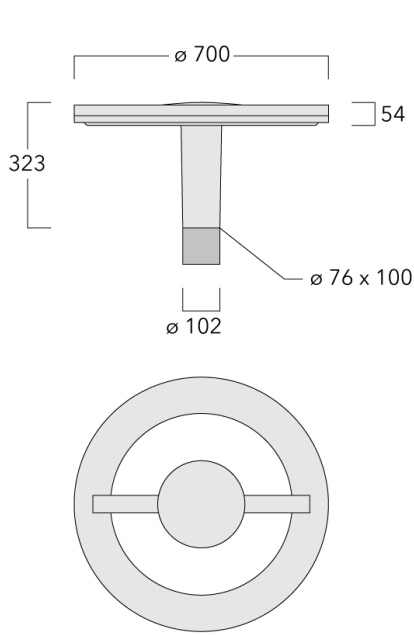

105-0341

CFT540-CC LED

we-ef

Specifications

Material description

Body	Marine-grade, die-cast aluminium alloy
Lens	PMMA RFC® Reflection Free Contour technology
Colours	RAL9004 Signal black RAL9006 White aluminium RAL9007 Grey aluminium RAL7016 Anthracite grey RAL9016 Traffic white
Gasket	Silicone CCG® Controlled Compression Gasket
Fasteners	PCS Polymer Coated Stainless Steel Hardware
Ingress protection	IP66
Impact resistance	IK08
Corrosion resistance	5CE
Windage	0.24 m²

Electrical description

Power supply	220-240V / 50-60 Hz
Driver / Ballast	Integral EC electronic converter. DMX
Power factor	> 0.9
Surge protection	6/6 kV (optional SP10)

Fagerhult Lighting Ltd

33-34 Dolben Street, SE1 0UQ London, United Kingdom

<https://we-ef.com/uk>

Subject to technical changes and errors. - Generated on 23/11/2024