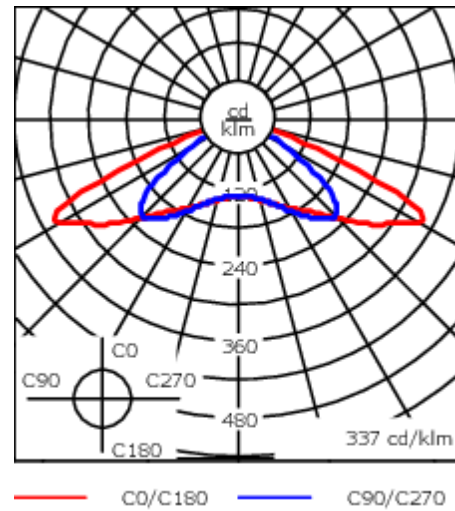

Specifications

Material description

Body	Marine-grade, die-cast aluminium alloy
Lens	PMMA RFC® Reflection Free Contour technology
Colours	 RAL9004 Signal black RAL9006 White aluminium RAL9007 Grey aluminium RAL7016 Anthracite grey RAL9016 Traffic white
Gasket	Silicone CCG® Controlled Compression Gasket
Fasteners	PCS Polymer Coated Stainless Steel Hardware
Ingress protection	IP66
Impact resistance	IK08
Corrosion resistance	5CE
Windage	0.24 m²

Electrical description

Power supply	220-240V / 50-60 Hz
Driver / Ballast	Integral EC electronic converter. DMX
Power factor	> 0.9
Surge protection	6/6 kV (optional SP10)

WE-EF LEUCHTEN GmbH

Töpinger Straße 16, 29646 Bispingen, Germany - Phone: +49 5194 909-0
info@we-ef.com - <https://we-ef.com>

Subject to technical changes and errors. - Generated on 23/11/2024