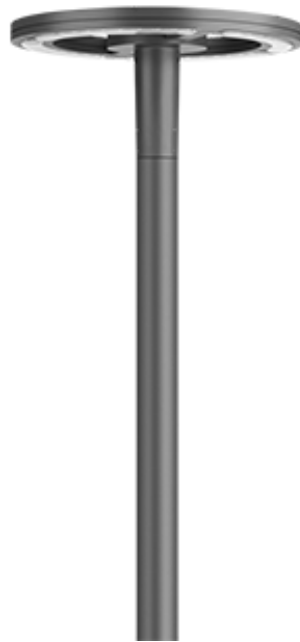

105-0343

CFT540-CC LED

we-ef

Description

RGBW/RGBA Colour Changer. IP66. Class I. IK08. Marine-grade, die-cast aluminium alloy. 5CE superior corrosion protection including PCS hardware. Silicone CCG® Controlled Compression Gasket. RFC® Reflection Free Contour main lens. Integral EC electronic converter in thermally separated compartment. DMX interface. CAD-optimised optics for superior illumination and glare control. OLC® One LED Concept. Factory installed LED circuit board. The luminaire is factory-sealed and does not need to be opened during installation.

Weight	13.30 kg
Light distribution	rectangular [R]
Light source	LED-36/95W/230mA - RGBA (PCA)
CRI	20
Power supply	ECG [DMX]
LEDs	36
Rated input power	99 W
Nominal Lumen (lm)	
LED Lumen	195
Total Lumen	7020
Tj	85
Rated lumens (lm)	
LED Lumen	151
Total Lumen	5434.9
Ta	25

Material description

Body	Marine-grade, die-cast aluminium alloy
Lens	PMMA RFC® Reflection Free Contour technology
Colours	<div style="display: flex; flex-direction: column; gap: 5px;"> <div> RAL9004 Signal black</div> <div> RAL9006 White aluminium</div> <div> RAL9007 Grey aluminium</div> <div> RAL7016 Anthracite grey</div> <div> RAL9016 Traffic white</div> </div>
Gasket	Silicone CCG® Controlled Compression Gasket
Fasteners	PCS Polymer Coated Stainless Steel Hardware
Ingress protection	IP66
Impact resistance	IK08
Corrosion resistance	5CE
Windage	0.24 m ²