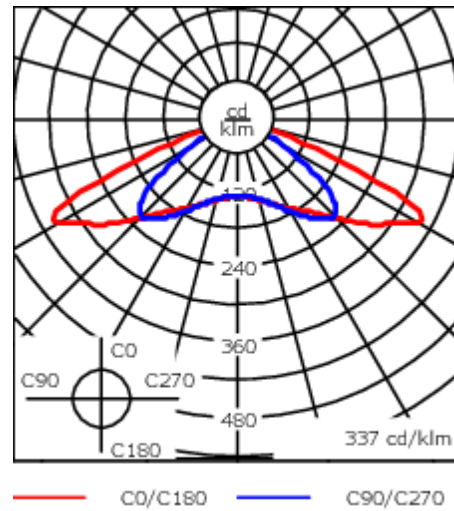

Specifications

Material description

Body	Marine-grade, die-cast aluminium alloy
Lens	PMMA RFC® Reflection Free Contour technology
Colours	RAL9004 Signal black RAL9006 White aluminium RAL9007 Grey aluminium RAL7016 Anthracite grey RAL9016 Traffic white
Gasket	Silicone CCG® Controlled Compression Gasket
Fasteners	PCS Polymer Coated Stainless Steel Hardware
Ingress protection	IP66
Impact resistance	IK08
Corrosion resistance	5CE
Windage	0.24 m²

Electrical description

Power supply	220-240V / 50-60 Hz
Driver / Ballast	Integral EC electronic converter. DMX
Power factor	> 0.9
Surge protection	6/6 kV (optional SP10)