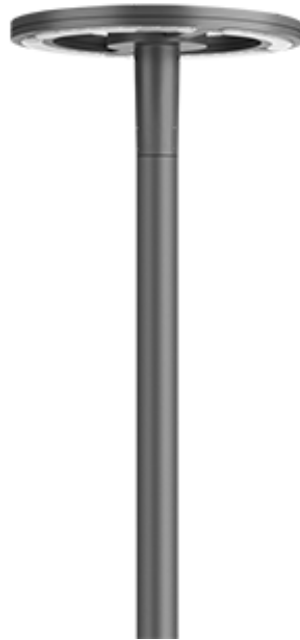

105-0343

CFT540-CC LED

we-ef

Description

RGBW/RGBA Colour Changer. IP66. Class I. IK08. Marine-grade, die-cast aluminium alloy. 5CE superior corrosion protection including PCS hardware. Silicone CCG® Controlled Compression Gasket. RFC® Reflection Free Contour main lens. Integral EC electronic converter in thermally separated compartment. DMX interface. CAD-optimised optics for superior illumination and glare control. OLC® One LED Concept. Factory installed LED circuit board. The luminaire is factory-sealed and does not need to be opened during installation.

Weight	13.30 kg
Light distribution	rectangular [R]
Light source	LED-36/95W/230mA - RGBA (PCA)
CRI	20
Power supply	ECG [DMX]
LEDs	36
Rated input power	99 W
Nominal Lumen (lm)	
LED Lumen	195
Total Lumen	7020
T _j	85
Rated lumens (lm)	
LED Lumen	151
Total Lumen	5434.9
T _a	25