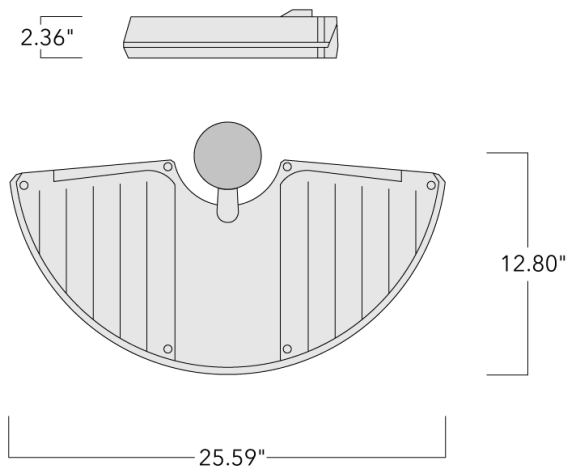

105-9835

RMC320 LED

**we-ef**

**Description**

Surface-mounted wall luminaire.

IP66. Class I. IK07. Marine-grade, die-cast aluminum alloy. 5CE superior corrosion protection including PCS hardware. Silicone CCG® Controlled Compression Gasket. Safety glass lens. Two cable entries. CAD-optimized optics for superior illumination and glare control. Integral driver. OLC® One LED Concept. Factory-installed LED circuit board. 0-10V Dimming comes standard with luminaire.

Example: XXX-XXXX-9004 (Black)  
+ XXX-XXXX (Accessory 1)

Weight	16.50 lb
Light distribution	[R65] Type IV Medium
Light source	LED-18/18W / 350 mA - 4000 K
CRI	80
Power supply	electronic gear
BUG	B1 U0 G1
LEDs	18
Rated input power	21 W

**Nominal Lumen (lm)**

LED Lumen	170
Total Lumen	3060
Tj	85

**Rated lumens (lm)**

LED Lumen	141.4
Total Lumen	2544.7
Ta	25

**WE-EF LIGHTING USA, LLC**

410-D Keystone Drive, 15086 Warrendale, PA 15086 - Phone: +1 724 742 0030  
customersupport.usa@we-ef.com - <https://we-ef.com/us>  
Subject to technical changes and errors. - Generated on 11/23/2024