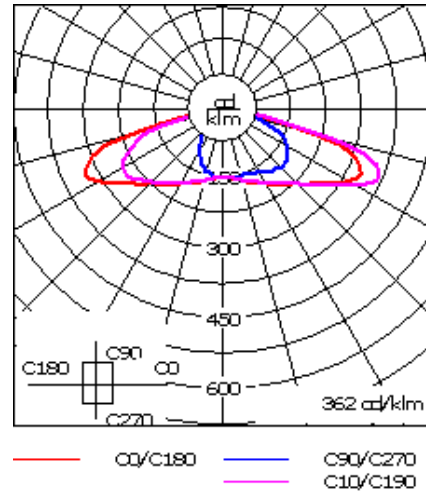

**Nominal Lumen (lm)**

LED Lumen	170
Total Lumen	3060
Tj	85

**Rated lumens (lm)**

LED Lumen	141.4
Total Lumen	2544.7
Ta	25

**WE-EF LIGHTING USA, LLC**

410-D Keystone Drive, 15086 Warrendale, PA 15086 - Phone: +1 724 742 0030  
customersupport.usa@we-ef.com - <https://we-ef.com/us>  
Subject to technical changes and errors. - Generated on 11/23/2024