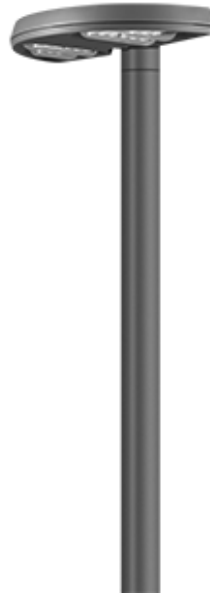

105-9835

RMC320 LED

**we-ef**

**Description**

Surface-mounted wall luminaire.

IP66. Class I. IK07. Marine-grade, die-cast aluminum alloy. 5CE superior corrosion protection including PCS hardware. Silicone CCG® Controlled Compression Gasket. Safety glass lens. Two cable entries. CAD-optimized optics for superior illumination and glare control. Integral driver. OLC® One LED Concept. Factory-installed LED circuit board. 0-10V Dimming comes standard with luminaire.

Suitable for Up, Down, or Up/Down light distribution. Suitable for installation over 4" recessed junction box. Emergency Lighting Package option available; to be specified as accessory with order.

Specify product with 7 Digit product code - Finish Color. Accessories, such as mounting, optical, and electrical, must be specified separately.

Example: XXX-XXXX-9004 (Black)  
+ XXX-XXXX (Accessory 1)

Weight	16.50 lb
Light distribution	[R65] Type IV Medium
Light source	LED-18/18W / 350 mA - 4000 K
CRI	80
Power supply	electronic gear
BUG	B1 U0 G1
LEDs	18
Rated input power	21 W