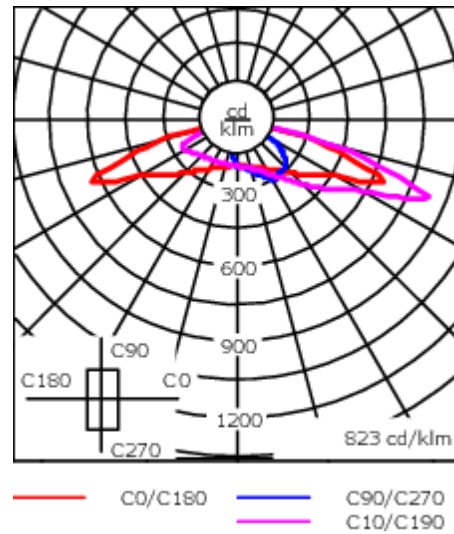

102-0830

AFL120-R2S

we-ef

Specifications

Material description

Body	Marine-grade, die-cast aluminium alloy
Lens	Non-reflective safety glass lens
Colours	RAL9004 Signal black RAL9006 White aluminium RAL9007 Grey aluminium RAL7016 Anthracite grey RAL9016 Traffic white
Gasket	CCG® Controlled Compression Gasket
Fasteners	PCS Polymer Coated Stainless Steel Hardware
Ingress protection	IP66
Impact resistance	IK08
Corrosion resistance	5CE
Windage	0.146 m²

Electrical description

Power supply	24V DC (0 HZ) battery voltage
Driver / Ballast	PWM. DALI and analogue dimming on request
Surge protection	75-100V automatic recovery

Additional information

Lifetime	Ta=25° L90B10 > 90000h
Energy efficiency class	C-D (Light source)

WE-EF LEUCHTEN GmbH

Töpinger Straße 16, 29646 Bispingen, Germany - Phone: +49 5194 909-0

info@we-ef.com - <https://we-ef.com>

Subject to technical changes and errors. - Generated on 23/10/2024