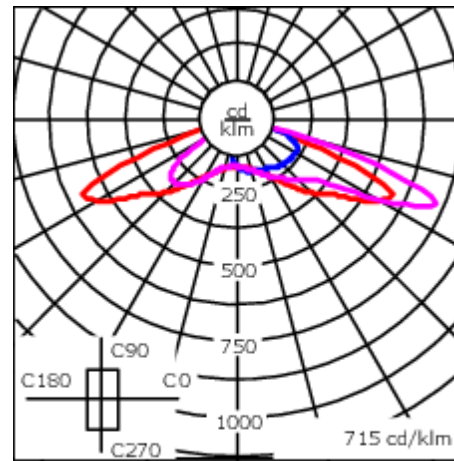

102-0831

AFL120-R2S

we-ef

— C0/C180 — C90/C270
— C10/C190

Specifications

Material description

Body	Marine-grade, die-cast aluminium alloy
Lens	Non-reflective safety glass lens
Colours	RAL9004 Signal black RAL9006 White aluminium RAL9007 Grey aluminium RAL7016 Anthracite grey RAL9016 Traffic white
Gasket	CCG® Controlled Compression Gasket
Fasteners	PCS Polymer Coated Stainless Steel Hardware
Ingress protection	IP66
Impact resistance	IK08
Corrosion resistance	5CE
Windage	0.146 m²

Electrical description

Power supply	24V DC (0 HZ) battery voltage
Driver / Ballast	PWM. DALI and analogue dimming on request
Surge protection	75-100V automatic recovery

Additional information

Lifetime	T_a=25° L90B10 > 90000h
Energy efficiency class	C-D (Light source)

WE-EF LEUCHTEN GmbH

Töpinger Straße 16, 29646 Bispingen, Germany - Phone: +49 5194 909-0

info@we-ef.com - <https://we-ef.com>

Subject to technical changes and errors. - Generated on 23/10/2024