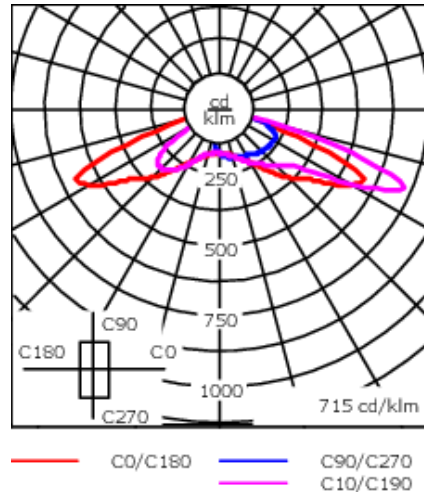

102-0831

we-ef

AFL120-R2S

Specifications

Material description

Body	Marine-grade, die-cast aluminium alloy
Lens	Non-reflective safety glass lens
Colors	 RAL9004 Black RAL9007 Grey Metallic RAL9016 White RAL8019 Dark Bronze
Gasket	CCG® Controlled Compression Gasket
Fasteners	PCS Polymer Coated Stainless Steel Hardware
Ingress protection	IP66
Impact resistance	IK08
Corrosion resistance	5CE
Windage	0.146 m²

Electrical description

Driver / Ballast	PWM. DALI and analogue dimming on request
Surge protection	75-100V automatic recovery

Additional information

Lifetime	Ta=25°/40° L90B10 > 90000h

WE-EF LIGHTING USA, LLC

410-D Keystone Drive, 15086 Warrendale, PA 15086 - Phone: +1 724 742 0030

customersupport.usa@we-ef.com - <https://we-ef.com/us>

Subject to technical changes and errors. - Generated on 11/23/2024