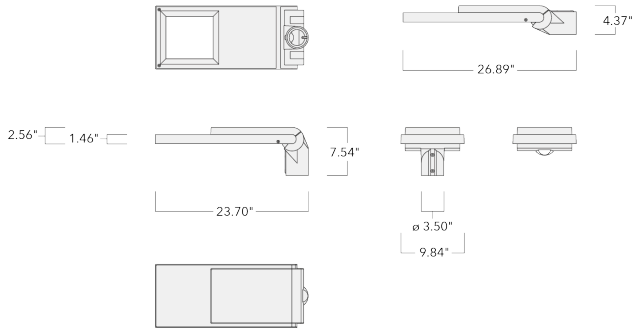

102-0831

we-ef

AFL120-R2S

Specifications

Material description

Body	Marine-grade, die-cast aluminium alloy
Lens	Non-reflective safety glass lens
Colors	 RAL9004 Black RAL9007 Grey Metallic RAL9016 White RAL8019 Dark Bronze
Gasket	CCG® Controlled Compression Gasket
Fasteners	PCS Polymer Coated Stainless Steel Hardware
Ingress protection	IP66
Impact resistance	IK08
Corrosion resistance	5CE
Windage	0.146 m²

Electrical description

Driver / Ballast	PWM. DALI and analogue dimming on request
Surge protection	75-100V automatic recovery

Additional information

Lifetime	Ta=25°/40° L90B10 > 90000h

WE-EF LIGHTING USA, LLC

410-D Keystone Drive, 15086 Warrendale, PA 15086 - Phone: +1 724 742 0030

customersupport.usa@we-ef.com - <https://we-ef.com/us>

Subject to technical changes and errors. - Generated on 11/23/2024