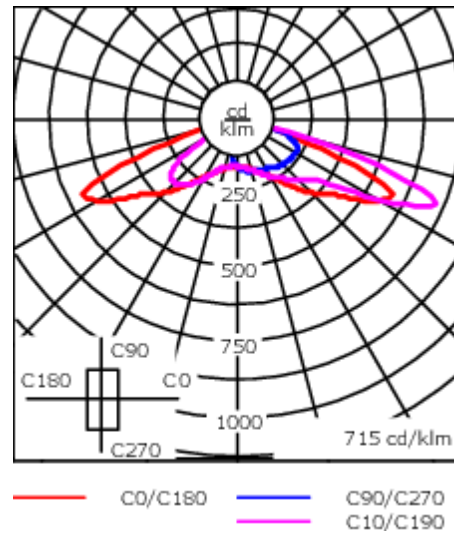

102-0831

AFL120-R2S

we-ef

Specifications

Material description

Body	Marine-grade, die-cast aluminium alloy
Lens	Non-reflective safety glass lens
Colours	RAL9004 Signal black RAL9007 Grey aluminium RAL7016 Anthracite grey RAL9016 Traffic white
Gasket	CCG® Controlled Compression Gasket
Fasteners	PCS Polymer Coated Stainless Steel Hardware
Ingress protection	IP66
Impact resistance	IK08
Corrosion resistance	5CE
Windage	0.146 m²

Electrical description

Power supply	24V DC (0 HZ) battery voltage
Driver / Ballast	PWM. DALI and analogue dimming on request
Surge protection	75-100V automatic recovery

Additional information

Lifetime	Ta=25° L90B10 > 90000h

WE-EF LIGHTING (Thailand) Co., Ltd.

57 Moo 5, Kingkaew Rd., Bangplee, 10540 Samutprakarn - Phone: +66 2 738 96 20 - Fax: +66 2 738 96 29

<https://we-ef.com/asia>

Subject to technical changes and errors. - Generated on 23/11/2024