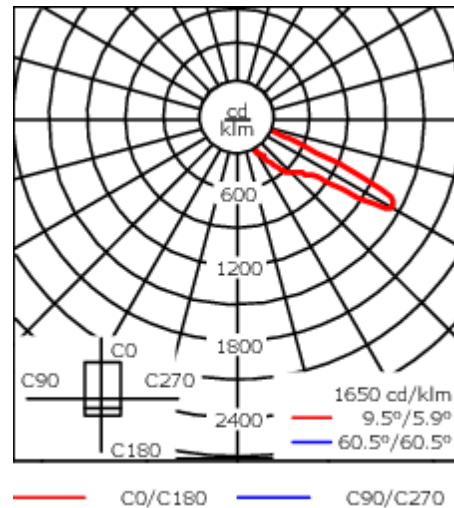

102-0832

AFL120-R2S

we-ef

Specifications

Material description

Body	Marine-grade, die-cast aluminium alloy
Lens	Non-reflective safety glass lens
Colours	RAL9004 Signal black RAL9006 White aluminium RAL9007 Grey aluminium RAL7016 Anthracite grey RAL9016 Traffic white
Gasket	CCG® Controlled Compression Gasket
Fasteners	PCS Polymer Coated Stainless Steel Hardware
Ingress protection	IP66
Impact resistance	IK08
Corrosion resistance	5CE
Windage	0.146 m²

Electrical description

Power supply	24V DC (0 HZ) battery voltage
Driver / Ballast	PWM. DALI and analogue dimming on request
Surge protection	75-100V automatic recovery

Additional information

Lifetime	Ta=25° L90B10 > 90000h
Energy efficiency class	C-D (Light source)

Fagerhult Lighting Ltd

33-34 Dolben Street, SE1 0UQ London, United Kingdom

<https://we-ef.com/uk>

Subject to technical changes and errors. - Generated on 23/10/2024