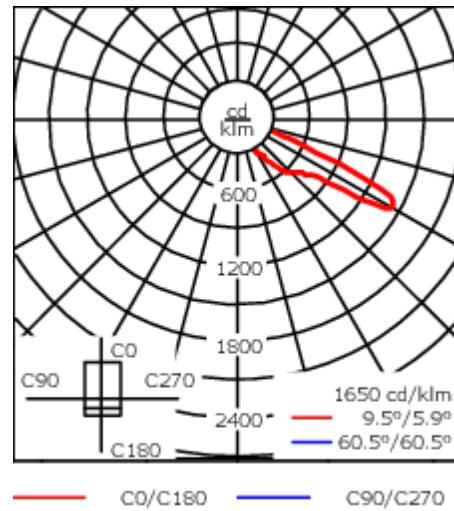

102-0832

AFL120-R2S

we-ef

Specifications

Material description

Body	Marine-grade, die-cast aluminium alloy
Lens	Non-reflective safety glass lens
Colours	RAL9004 Signal black RAL9006 White aluminium RAL9007 Grey aluminium RAL7016 Anthracite grey RAL9016 Traffic white
Gasket	CCG® Controlled Compression Gasket
Fasteners	PCS Polymer Coated Stainless Steel Hardware
Ingress protection	IP66
Impact resistance	IK08
Corrosion resistance	5CE
Windage	0.146 m²

Electrical description

Power supply	24V DC (0 HZ) battery voltage
Driver / Ballast	PWM. DALI and analogue dimming on request
Surge protection	75-100V automatic recovery

Additional information

Lifetime	Ta=25° L90B10 > 90000h
Energy efficiency class	C-D (Light source)

Fagerhult Lighting Ltd

33-34 Dolben Street, SE1 0UQ London, United Kingdom

<https://we-ef.com/uk>

Subject to technical changes and errors. - Generated on 23/11/2024