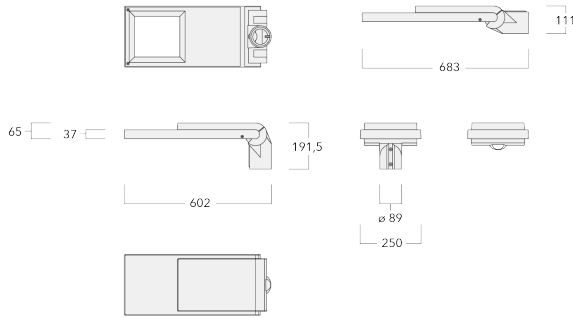

102-0832

AFL120-R2S

we-ef

Specifications

Material description

Body	Marine-grade, die-cast aluminium alloy
Lens	Non-reflective safety glass lens
Colours	RAL9004 Signal black RAL9007 Grey aluminium RAL7016 Anthracite grey RAL9016 Traffic white
Gasket	CCG® Controlled Compression Gasket
Fasteners	PCS Polymer Coated Stainless Steel Hardware
Ingress protection	IP66
Impact resistance	IK08
Corrosion resistance	5CE
Windage	0.146 m²

Electrical description

Power supply	24V DC (0 HZ) battery voltage
Driver / Ballast	PWM. DALI and analogue dimming on request
Surge protection	75-100V automatic recovery

Additional information

Lifetime	Ta=25° L90B10 > 90000h

WE-EF LIGHTING (Thailand) Co., Ltd.

57 Moo 5, Kingkaew Rd., Bangplee, 10540 Samutprakarn - Phone: +66 2 738 96 20 - Fax: +66 2 738 96 29

<https://we-ef.com/asia>

Subject to technical changes and errors. - Generated on 23/11/2024