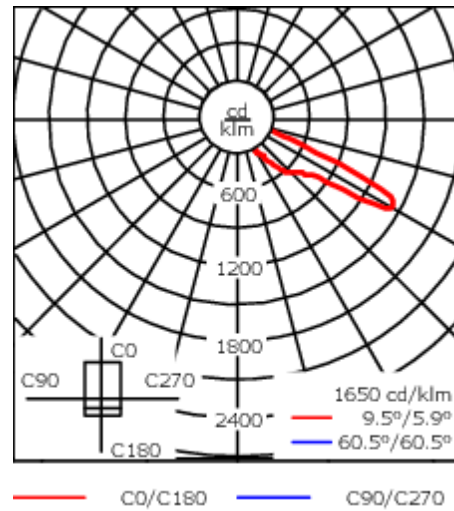

102-0832

AFL120-R2S

we-ef

Specifications

Material description

Body	Marine-grade, die-cast aluminium alloy
Lens	Non-reflective safety glass lens
Colours	RAL9004 Signal black RAL9007 Grey aluminium RAL7016 Anthracite grey RAL9016 Traffic white
Gasket	CCG® Controlled Compression Gasket
Fasteners	PCS Polymer Coated Stainless Steel Hardware
Ingress protection	IP66
Impact resistance	IK08
Corrosion resistance	5CE
Windage	0.146 m²

Electrical description

Power supply	24V DC (0 HZ) battery voltage
Driver / Ballast	PWM. DALI and analogue dimming on request
Surge protection	75-100V automatic recovery

Additional information

Lifetime	Ta=25° L90B10 > 90000h

WE-EF LIGHTING (Thailand) Co., Ltd.

57 Moo 5, Kingkaew Rd., Bangplee, 10540 Samutprakarn - Phone: +66 2 738 96 20 - Fax: +66 2 738 96 29

<https://we-ef.com/asia>

Subject to technical changes and errors. - Generated on 23/11/2024