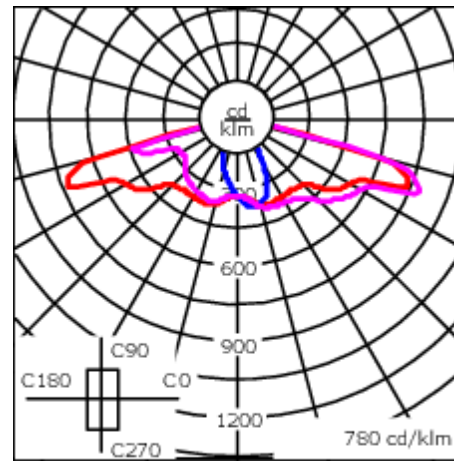

102-0833

AFL120-R2S

we-ef

— C0/C180 — C90/C270
— C5/C185

Specifications

Material description

Body	Marine-grade, die-cast aluminium alloy
Lens	Non-reflective safety glass lens
Colours	RAL9004 Signal black RAL9006 White aluminium RAL9007 Grey aluminium RAL7016 Anthracite grey RAL9016 Traffic white
Gasket	CCG® Controlled Compression Gasket
Fasteners	PCS Polymer Coated Stainless Steel Hardware
Ingress protection	IP66
Impact resistance	IK08
Corrosion resistance	5CE
Windage	0.146 m²

Electrical description

Power supply	24V DC (0 HZ) battery voltage
Driver / Ballast	PWM. DALI and analogue dimming on request
Surge protection	75-100V automatic recovery

Additional information

Lifetime	Ta=25° L90B10 > 90000h
Energy efficiency class	C-D (Light source)

WE-EF LEUCHTEN GmbH

Töpinger Straße 16, 29646 Bispingen, Germany - Phone: +49 5194 909-0

info@we-ef.com - <https://we-ef.com>

Subject to technical changes and errors. - Generated on 23/10/2024