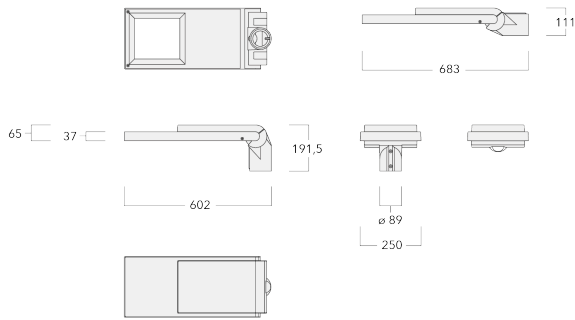

102-0833

AFL120-R2S

we-ef

— C0/C180 — C90/C270
— C5/C185

Specifications

Material description

Body	Marine-grade, die-cast aluminium alloy
Lens	Non-reflective safety glass lens
Colours	RAL9004 Signal black RAL9006 White aluminium RAL9007 Grey aluminium RAL7016 Anthracite grey RAL9016 Traffic white
Gasket	CCG® Controlled Compression Gasket
Fasteners	PCS Polymer Coated Stainless Steel Hardware
Ingress protection	IP66
Impact resistance	IK08
Corrosion resistance	5CE
Windage	0.146 m²

Electrical description

Power supply	24V DC (0 HZ) battery voltage
Driver / Ballast	PWM. DALI and analogue dimming on request
Surge protection	75-100V automatic recovery

Additional information

Lifetime	Ta=25° L90B10 > 90000h
Energy efficiency class	C-D (Light source)

Fagerhult Lighting Ltd

33-34 Dolben Street, SE1 0UQ London, United Kingdom

<https://we-ef.com/uk>

Subject to technical changes and errors. - Generated on 19/04/2025