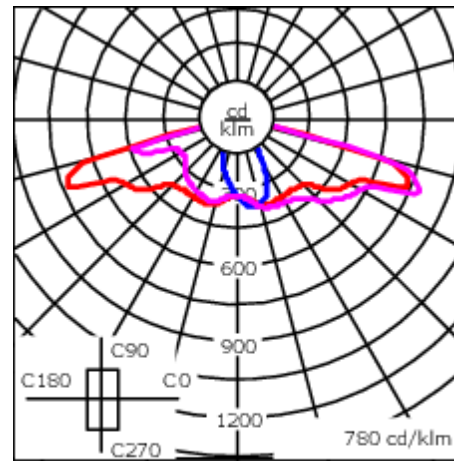

102-0833

AFL120-R2S

we-ef

— C0/C180 — C90/C270
— C5/C185

Specifications

Material description

Body	Marine-grade, die-cast aluminium alloy
Lens	Non-reflective safety glass lens
Colours	RAL9004 Signal black RAL9006 White aluminium RAL9007 Grey aluminium RAL7016 Anthracite grey RAL9016 Traffic white
Gasket	CCG® Controlled Compression Gasket
Fasteners	PCS Polymer Coated Stainless Steel Hardware
Ingress protection	IP66
Impact resistance	IK08
Corrosion resistance	5CE
Windage	0.146 m²

Electrical description

Power supply	24V DC (0 HZ) battery voltage
Driver / Ballast	PWM. DALI and analogue dimming on request
Surge protection	75-100V automatic recovery

Additional information

Lifetime	Ta=25° L90B10 > 90000h
Energy efficiency class	C-D (Light source)

Fagerhult Lighting Ltd

33-34 Dolben Street, SE1 0UQ London, United Kingdom

<https://we-ef.com/uk>

Subject to technical changes and errors. - Generated on 19/04/2025