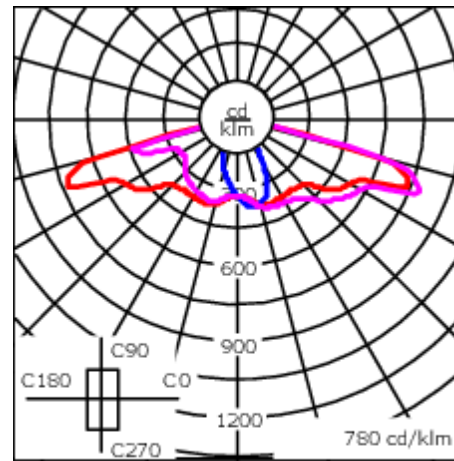

102-0833

AFL120-R2S

we-ef

— C0/C180 — C90/C270
— C5/C185

Specifications

Material description

Body	Marine-grade, die-cast aluminium alloy
Lens	Non-reflective safety glass lens
Colours	RAL9004 Signal black RAL9006 White aluminium RAL9007 Grey aluminium RAL7016 Anthracite grey RAL9016 Traffic white
Gasket	CCG® Controlled Compression Gasket
Fasteners	PCS Polymer Coated Stainless Steel Hardware
Ingress protection	IP66
Impact resistance	IK08
Corrosion resistance	5CE
Windage	0.146 m²

Electrical description

Power supply	24V DC (0 HZ) battery voltage
Driver / Ballast	PWM. DALI and analogue dimming on request
Surge protection	75-100V automatic recovery

Additional information

Lifetime	Ta=25° L90B10 > 90000h
Energy efficiency class	C-D (Light source)

Fagerhult Lighting Ltd

33-34 Dolben Street, SE1 0UQ London, United Kingdom

<https://we-ef.com/uk>

Subject to technical changes and errors. - Generated on 23/10/2024