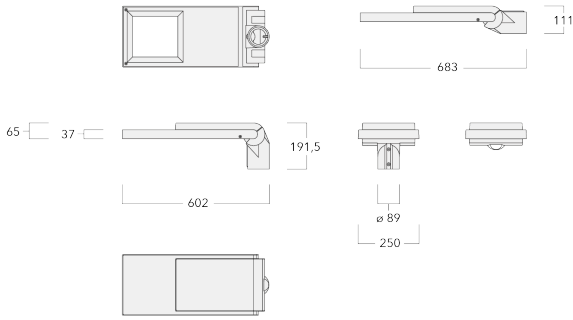

102-0834

AFL120-R2S

we-ef

Specifications

Material description

Body	Marine-grade, die-cast aluminium alloy
Lens	Non-reflective safety glass lens
Colours	RAL9004 Signal black RAL9006 White aluminium RAL9007 Grey aluminium RAL7016 Anthracite grey RAL9016 Traffic white
Gasket	CCG® Controlled Compression Gasket
Fasteners	PCS Polymer Coated Stainless Steel Hardware
Ingress protection	IP66
Impact resistance	IK08
Corrosion resistance	5CE
Windage	0.146 m²

Electrical description

Power supply	24V DC (0 HZ) battery voltage
Driver / Ballast	PWM. DALI and analogue dimming on request
Surge protection	75-100V automatic recovery

Additional information

Lifetime	Ta=25° L90B10 > 90000h
Energy efficiency class	C-D (Light source)

WE-EF LEUCHTEN GmbH

Töpinger Straße 16, 29646 Bispingen, Germany - Phone: +49 5194 909-0

info@we-ef.com - <https://we-ef.com>

Subject to technical changes and errors. - Generated on 23/11/2024