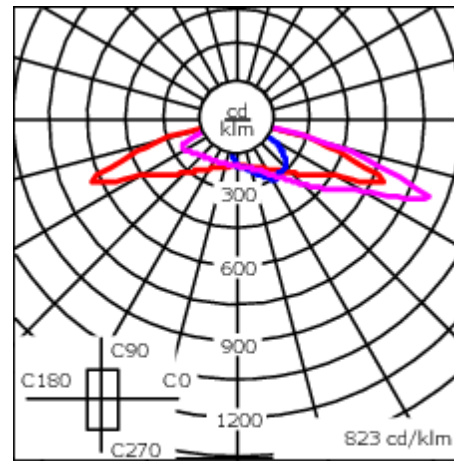

102-0834

AFL120-R2S

we-ef

— C0/C180 — C90/C270
— C10/C190

Specifications

Material description

Body	Marine-grade, die-cast aluminium alloy
Lens	Non-reflective safety glass lens
Colours	RAL9004 Signal black RAL9006 White aluminium RAL9007 Grey aluminium RAL7016 Anthracite grey RAL9016 Traffic white
Gasket	CCG® Controlled Compression Gasket
Fasteners	PCS Polymer Coated Stainless Steel Hardware
Ingress protection	IP66
Impact resistance	IK08
Corrosion resistance	5CE
Windage	0.146 m²

Electrical description

Power supply	24V DC (0 HZ) battery voltage
Driver / Ballast	PWM. DALI and analogue dimming on request
Surge protection	75-100V automatic recovery

Additional information

Lifetime	Ta=25° L90B10 > 90000h
Energy efficiency class	C-D (Light source)

WE-EF LEUCHTEN GmbH

Töpinger Straße 16, 29646 Bispingen, Germany - Phone: +49 5194 909-0

info@we-ef.com - <https://we-ef.com>

Subject to technical changes and errors. - Generated on 23/10/2024