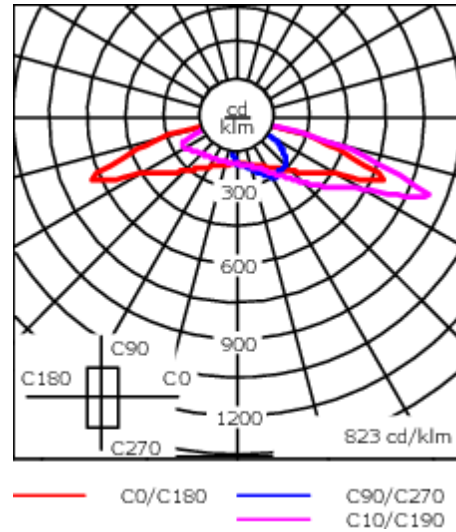

102-0834

AFL120-R2S

we-ef

Specifications

Material description

Body	Marine-grade, die-cast aluminium alloy
Lens	Non-reflective safety glass lens
Colours	RAL9004 Signal black RAL9006 White aluminium RAL9007 Grey aluminium RAL7016 Anthracite grey RAL9016 Traffic white
Gasket	CCG® Controlled Compression Gasket
Fasteners	PCS Polymer Coated Stainless Steel Hardware
Ingress protection	IP66
Impact resistance	IK08
Corrosion resistance	5CE
Windage	0.146 m²

Electrical description

Power supply	24V DC (0 HZ) battery voltage
Driver / Ballast	PWM. DALI and analogue dimming on request
Surge protection	75-100V automatic recovery

Additional information

Lifetime	Ta=25° L90B10 > 90000h
Energy efficiency class	C-D (Light source)

WE-EF LEUCHTEN GmbH

Töpinger Straße 16, 29646 Bispingen, Germany - Phone: +49 5194 909-0

info@we-ef.com - <https://we-ef.com>

Subject to technical changes and errors. - Generated on 23/11/2024