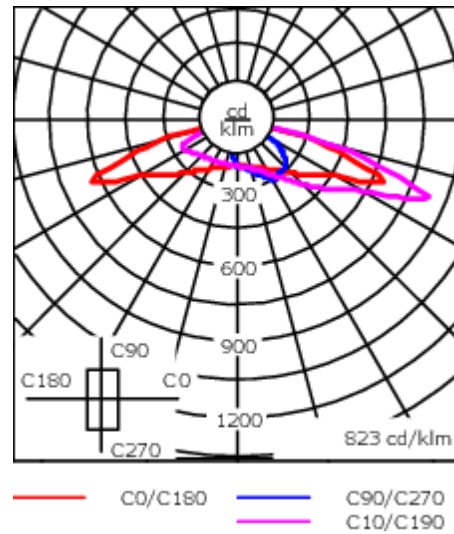

102-0834

AFL120-R2S

we-ef

Specifications

Material description

Body	Marine-grade, die-cast aluminium alloy
Lens	Non-reflective safety glass lens
Colours	RAL9004 Signal black RAL9007 Grey aluminium RAL7016 Anthracite grey RAL9016 Traffic white
Gasket	CCG® Controlled Compression Gasket
Fasteners	PCS Polymer Coated Stainless Steel Hardware
Ingress protection	IP66
Impact resistance	IK08
Corrosion resistance	5CE
Windage	0.146 m²

Electrical description

Power supply	24V DC (0 HZ) battery voltage
Driver / Ballast	PWM. DALI and analogue dimming on request
Surge protection	75-100V automatic recovery

Additional information

Lifetime	Ta=25° L90B10 > 90000h

WE-EF LIGHTING (Thailand) Co., Ltd.

57 Moo 5, Kingkaew Rd., Bangplee, 10540 Samutprakarn - Phone: +66 2 738 96 20 - Fax: +66 2 738 96 29

<https://we-ef.com/asia>

Subject to technical changes and errors. - Generated on 23/11/2024