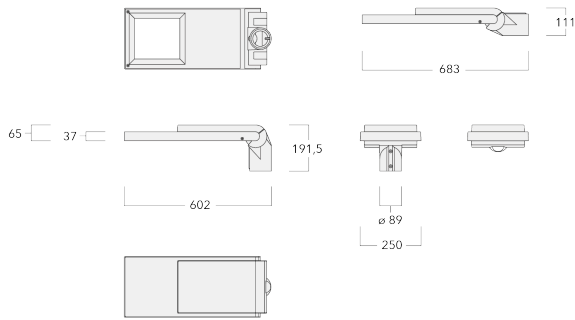

— C0/C180 — C90/C270
— C10/C190

Specifications

Material description

Body	Marine-grade, die-cast aluminium alloy
Lens	Non-reflective safety glass lens
Colours	RAL9004 Signal black RAL9006 White aluminium RAL9007 Grey aluminium RAL7016 Anthracite grey RAL9016 Traffic white
Gasket	CCG® Controlled Compression Gasket
Fasteners	PCS Polymer Coated Stainless Steel Hardware
Ingress protection	IP66
Impact resistance	IK08
Corrosion resistance	5CE
Windage	0.146 m²

Electrical description

Power supply	24V DC (0 HZ) battery voltage
Driver / Ballast	PWM. DALI and analogue dimming on request
Surge protection	75-100V automatic recovery

Additional information

Lifetime	Ta=25° L90B10 > 90000h
Energy efficiency class	C-D (Light source)