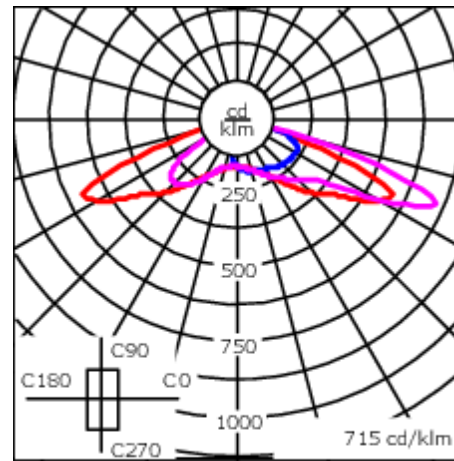

— C0/C180 — C90/C270
— C10/C190

Specifications

Material description

Body	Marine-grade, die-cast aluminium alloy
Lens	Non-reflective safety glass lens
Colours	RAL9004 Signal black RAL9006 White aluminium RAL9007 Grey aluminium RAL7016 Anthracite grey RAL9016 Traffic white
Gasket	CCG® Controlled Compression Gasket
Fasteners	PCS Polymer Coated Stainless Steel Hardware
Ingress protection	IP66
Impact resistance	IK08
Corrosion resistance	5CE
Windage	0.146 m²

Electrical description

Power supply	24V DC (0 HZ) battery voltage
Driver / Ballast	PWM. DALI and analogue dimming on request
Surge protection	75-100V automatic recovery

Additional information

Lifetime	Ta=25° L90B10 > 90000h
Energy efficiency class	C-D (Light source)