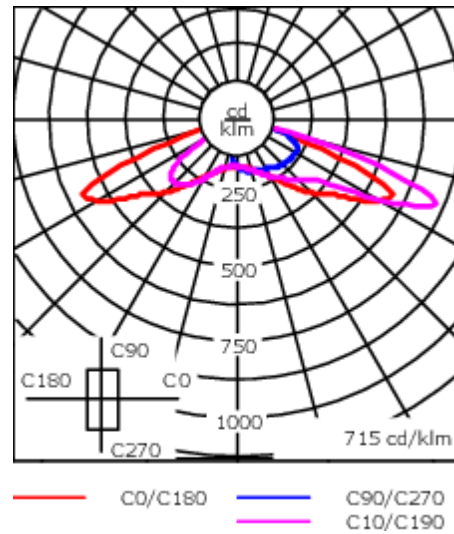

102-0835

AFL120-R2S

we-ef

Specifications

Material description

Body	Marine-grade, die-cast aluminium alloy
Lens	Non-reflective safety glass lens
Colours	RAL9004 Signal black RAL9006 White aluminium RAL9007 Grey aluminium RAL7016 Anthracite grey RAL9016 Traffic white
Gasket	CCG® Controlled Compression Gasket
Fasteners	PCS Polymer Coated Stainless Steel Hardware
Ingress protection	IP66
Impact resistance	IK08
Corrosion resistance	5CE
Windage	0.146 m²

Electrical description

Power supply	24V DC (0 HZ) battery voltage
Driver / Ballast	PWM. DALI and analogue dimming on request
Surge protection	75-100V automatic recovery

Additional information

Lifetime	Ta=25° L90B10 > 90000h
Energy efficiency class	C-D (Light source)

Fagerhult Lighting Ltd

33-34 Dolben Street, SE1 0UQ London, United Kingdom

<https://we-ef.com/uk>

Subject to technical changes and errors. - Generated on 23/11/2024