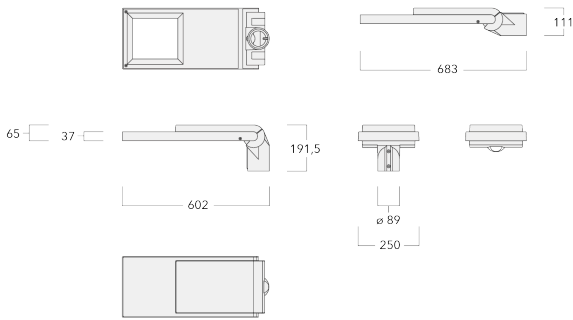

102-0835

AFL120-R2S

we-ef

Specifications

Material description

Body	Marine-grade, die-cast aluminium alloy
Lens	Non-reflective safety glass lens
Colours	RAL9004 Signal black RAL9006 White aluminium RAL9007 Grey aluminium RAL7016 Anthracite grey RAL9016 Traffic white
Gasket	CCG® Controlled Compression Gasket
Fasteners	PCS Polymer Coated Stainless Steel Hardware
Ingress protection	IP66
Impact resistance	IK08
Corrosion resistance	5CE
Windage	0.146 m²

Electrical description

Power supply	24V DC (0 HZ) battery voltage
Driver / Ballast	PWM. DALI and analogue dimming on request
Surge protection	75-100V automatic recovery

Additional information

Lifetime	Ta=25° L90B10 > 90000h
Energy efficiency class	C-D (Light source)

Fagerhult Lighting Ltd

33-34 Dolben Street, SE1 0UQ London, United Kingdom

<https://we-ef.com/uk>

Subject to technical changes and errors. - Generated on 23/11/2024