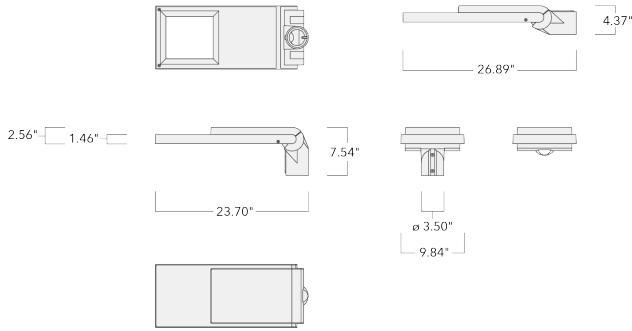

102-0835

we-ef

AFL120-R2S

Specifications

Material description

Body	Marine-grade, die-cast aluminium alloy
Lens	Non-reflective safety glass lens
Colors	 RAL9004 Black RAL9007 Grey Metallic RAL9016 White RAL8019 Dark Bronze
Gasket	CCG® Controlled Compression Gasket
Fasteners	PCS Polymer Coated Stainless Steel Hardware
Ingress protection	IP66
Impact resistance	IK08
Corrosion resistance	5CE
Windage	0.146 m²

Electrical description

Driver / Ballast	PWM. DALI and analogue dimming on request
Surge protection	75-100V automatic recovery

Additional information

Lifetime	Ta=25°/40° L90B10 > 90000h

WE-EF LIGHTING USA, LLC

410-D Keystone Drive, 15086 Warrendale, PA 15086 - Phone: +1 724 742 0030

customersupport.usa@we-ef.com - <https://we-ef.com/us>

Subject to technical changes and errors. - Generated on 11/23/2024