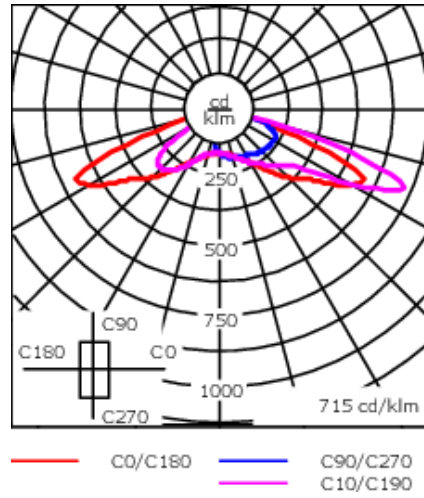

102-0835

we-ef

AFL120-R2S

Specifications

Material description

Body	Marine-grade, die-cast aluminium alloy
Lens	Non-reflective safety glass lens
Colors	 RAL9004 Black RAL9007 Grey Metallic RAL9016 White RAL8019 Dark Bronze
Gasket	CCG® Controlled Compression Gasket
Fasteners	PCS Polymer Coated Stainless Steel Hardware
Ingress protection	IP66
Impact resistance	IK08
Corrosion resistance	5CE
Windage	0.146 m²

Electrical description

Driver / Ballast	PWM. DALI and analogue dimming on request
Surge protection	75-100V automatic recovery

Additional information

Lifetime	Ta=25°/40° L90B10 > 90000h

WE-EF LIGHTING USA, LLC

410-D Keystone Drive, 15086 Warrendale, PA 15086 - Phone: +1 724 742 0030

customersupport.usa@we-ef.com - <https://we-ef.com/us>

Subject to technical changes and errors. - Generated on 11/23/2024