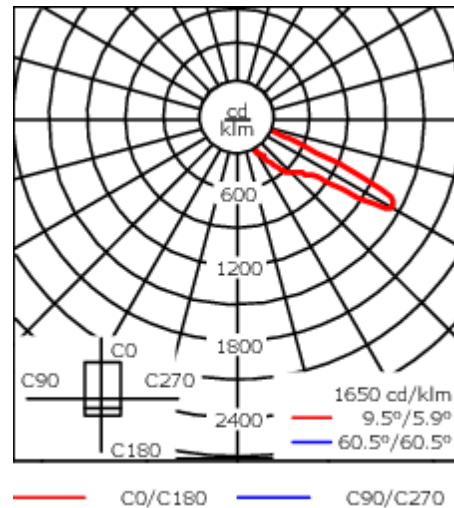

102-0836

AFL120-R2S

we-ef

Specifications

Material description

Body	Marine-grade, die-cast aluminium alloy
Lens	Non-reflective safety glass lens
Colours	RAL9004 Signal black RAL9006 White aluminium RAL9007 Grey aluminium RAL7016 Anthracite grey RAL9016 Traffic white
Gasket	CCG® Controlled Compression Gasket
Fasteners	PCS Polymer Coated Stainless Steel Hardware
Ingress protection	IP66
Impact resistance	IK08
Corrosion resistance	5CE
Windage	0.146 m²

Electrical description

Power supply	24V DC (0 HZ) battery voltage
Driver / Ballast	PWM. DALI and analogue dimming on request
Surge protection	75-100V automatic recovery

Additional information

Lifetime	Ta=25° L90B10 > 90000h
Energy efficiency class	C-D (Light source)

WE-EF LEUCHTEN GmbH

Töpinger Straße 16, 29646 Bispingen, Germany - Phone: +49 5194 909-0
info@we-ef.com - <https://we-ef.com>

Subject to technical changes and errors. - Generated on 23/11/2024