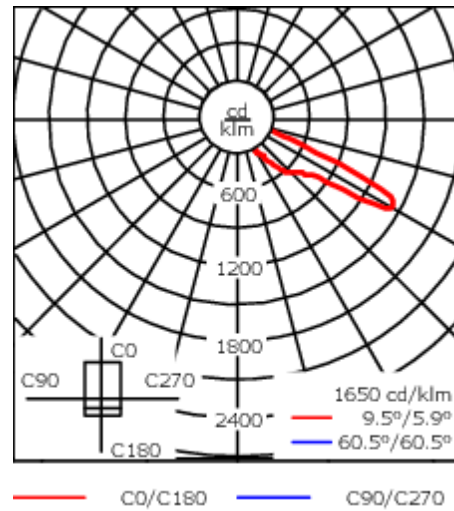

102-0836

AFL120-R2S

we-ef

Specifications

Material description

Body	Marine-grade, die-cast aluminium alloy
Lens	Non-reflective safety glass lens
Colours	RAL9004 Signal black RAL9007 Grey aluminium RAL7016 Anthracite grey RAL9016 Traffic white
Gasket	CCG® Controlled Compression Gasket
Fasteners	PCS Polymer Coated Stainless Steel Hardware
Ingress protection	IP66
Impact resistance	IK08
Corrosion resistance	5CE
Windage	0.146 m²

Electrical description

Power supply	24V DC (0 HZ) battery voltage
Driver / Ballast	PWM. DALI and analogue dimming on request
Surge protection	75-100V automatic recovery

Additional information

Lifetime	Ta=25° L90B10 > 90000h

WE-EF LIGHTING (Thailand) Co., Ltd.

57 Moo 5, Kingkaew Rd., Bangplee, 10540 Samutprakarn - Phone: +66 2 738 96 20 - Fax: +66 2 738 96 29

<https://we-ef.com/asia>

Subject to technical changes and errors. - Generated on 23/11/2024

3 of 5