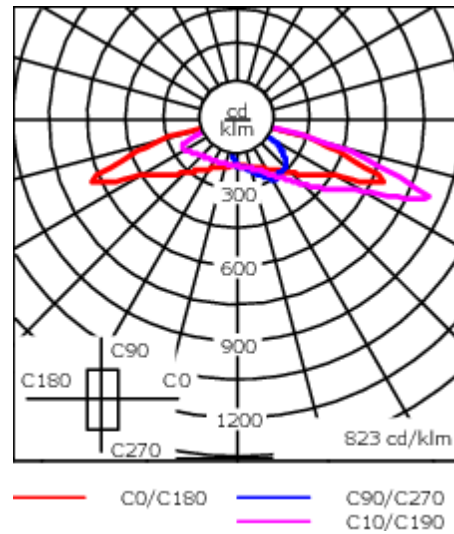

102-0838

AFL120-R2S

we-ef

Specifications

Material description

Body	Marine-grade, die-cast aluminium alloy
Lens	Non-reflective safety glass lens
Colours	RAL9004 Signal black RAL9006 White aluminium RAL9007 Grey aluminium RAL7016 Anthracite grey RAL9016 Traffic white
Gasket	CCG® Controlled Compression Gasket
Fasteners	PCS Polymer Coated Stainless Steel Hardware
Ingress protection	IP66
Impact resistance	IK08
Corrosion resistance	5CE
Windage	0.146 m²

Electrical description

Power supply	24V DC (0 HZ) battery voltage
Driver / Ballast	PWM. DALI and analogue dimming on request
Surge protection	75-100V automatic recovery

Additional information

Lifetime	Ta=25° L90B10 > 90000h
Energy efficiency class	C-D (Light source)

WE-EF LEUCHTEN GmbH

Töpinger Straße 16, 29646 Bispingen, Germany - Phone: +49 5194 909-0

info@we-ef.com - <https://we-ef.com>

Subject to technical changes and errors. - Generated on 23/11/2024