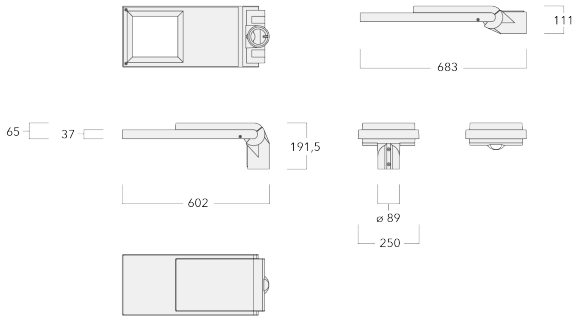

102-0838

AFL120-R2S

we-ef

Specifications

Material description

Body	Marine-grade, die-cast aluminium alloy
Lens	Non-reflective safety glass lens
Colours	RAL9004 Signal black RAL9006 White aluminium RAL9007 Grey aluminium RAL7016 Anthracite grey RAL9016 Traffic white
Gasket	CCG® Controlled Compression Gasket
Fasteners	PCS Polymer Coated Stainless Steel Hardware
Ingress protection	IP66
Impact resistance	IK08
Corrosion resistance	5CE
Windage	0.146 m²

Electrical description

Power supply	24V DC (0 HZ) battery voltage
Driver / Ballast	PWM. DALI and analogue dimming on request
Surge protection	75-100V automatic recovery

Additional information

Lifetime	Ta=25° L90B10 > 90000h
Energy efficiency class	C-D (Light source)

WE-EF LEUCHTEN GmbH

Töpinger Straße 16, 29646 Bispingen, Germany - Phone: +49 5194 909-0

info@we-ef.com - <https://we-ef.com>

Subject to technical changes and errors. - Generated on 23/11/2024