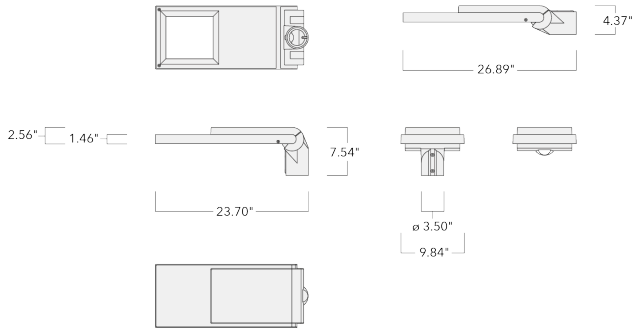

102-0838

we-ef

AFL120-R2S

Specifications

Material description

Body	Marine-grade, die-cast aluminium alloy
Lens	Non-reflective safety glass lens
Colors	 RAL9004 Black RAL9007 Grey Metallic RAL9016 White RAL8019 Dark Bronze
Gasket	CCG® Controlled Compression Gasket
Fasteners	PCS Polymer Coated Stainless Steel Hardware
Ingress protection	IP66
Impact resistance	IK08
Corrosion resistance	5CE
Windage	0.146 m²

Electrical description

Driver / Ballast	PWM. DALI and analogue dimming on request
Surge protection	75-100V automatic recovery

Additional information

Lifetime	Ta=25°/40° L90B10 > 90000h

WE-EF LIGHTING USA, LLC

410-D Keystone Drive, 15086 Warrendale, PA 15086 - Phone: +1 724 742 0030

customersupport.usa@we-ef.com - <https://we-ef.com/us>

Subject to technical changes and errors. - Generated on 11/23/2024