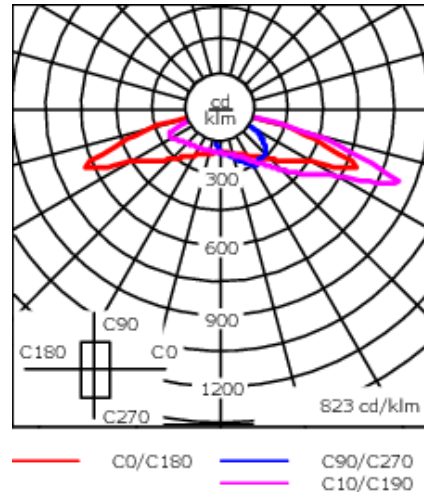

102-0838

we-ef

AFL120-R2S

Specifications

Material description

Body	Marine-grade, die-cast aluminium alloy
Lens	Non-reflective safety glass lens
Colors	- RAL9004 Black - RAL9007 Grey Metallic - RAL9016 White - RAL8019 Dark Bronze
Gasket	CCG® Controlled Compression Gasket
Fasteners	PCS Polymer Coated Stainless Steel Hardware
Ingress protection	IP66
Impact resistance	IK08
Corrosion resistance	5CE
Windage	0.146 m²

Electrical description

Driver / Ballast	PWM. DALI and analogue dimming on request
Surge protection	75-100V automatic recovery

Additional information

Lifetime	Ta=25°/40° L90B10 > 90000h

WE-EF LIGHTING USA, LLC

410-D Keystone Drive, 15086 Warrendale, PA 15086 - Phone: +1 724 742 0030

customersupport.usa@we-ef.com - <https://we-ef.com/us>

Subject to technical changes and errors. - Generated on 10/23/2024