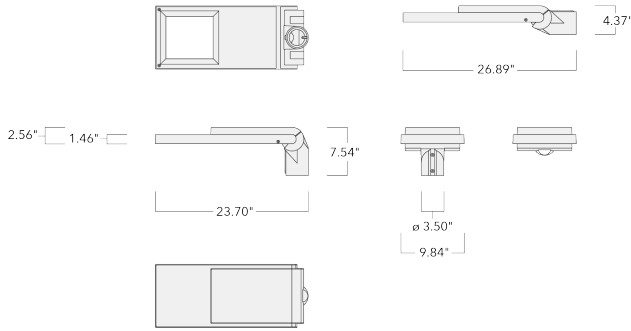

102-0838

we-ef

AFL120-R2S

Specifications

Material description

Body	Marine-grade, die-cast aluminium alloy
Lens	Non-reflective safety glass lens
Colors	- RAL9004 Black - RAL9007 Grey Metallic - RAL9016 White - RAL8019 Dark Bronze
Gasket	CCG® Controlled Compression Gasket
Fasteners	PCS Polymer Coated Stainless Steel Hardware
Ingress protection	IP66
Impact resistance	IK08
Corrosion resistance	5CE
Windage	0.146 m²

Electrical description

Driver / Ballast	PWM. DALI and analogue dimming on request
Surge protection	75-100V automatic recovery

Additional information

Lifetime	Ta=25°/40° L90B10 > 90000h

WE-EF LIGHTING USA, LLC

410-D Keystone Drive, 15086 Warrendale, PA 15086 - Phone: +1 724 742 0030

customersupport.usa@we-ef.com - <https://we-ef.com/us>

Subject to technical changes and errors. - Generated on 10/23/2024