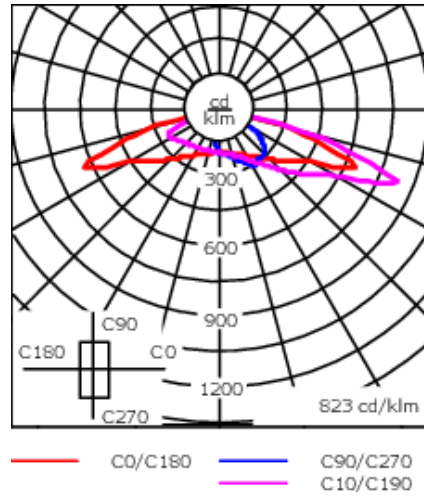

102-0838

we-ef

AFL120-R2S

Specifications

Material description

Body	Marine-grade, die-cast aluminium alloy
Lens	Non-reflective safety glass lens
Colors	 RAL9004 Black RAL9007 Grey Metallic RAL9016 White RAL8019 Dark Bronze
Gasket	CCG® Controlled Compression Gasket
Fasteners	PCS Polymer Coated Stainless Steel Hardware
Ingress protection	IP66
Impact resistance	IK08
Corrosion resistance	5CE
Windage	0.146 m²

Electrical description

Driver / Ballast	PWM. DALI and analogue dimming on request
Surge protection	75-100V automatic recovery

Additional information

Lifetime	Ta=25°/40° L90B10 > 90000h

WE-EF LIGHTING USA, LLC

410-D Keystone Drive, 15086 Warrendale, PA 15086 - Phone: +1 724 742 0030

customersupport.usa@we-ef.com - <https://we-ef.com/us>

Subject to technical changes and errors. - Generated on 11/23/2024