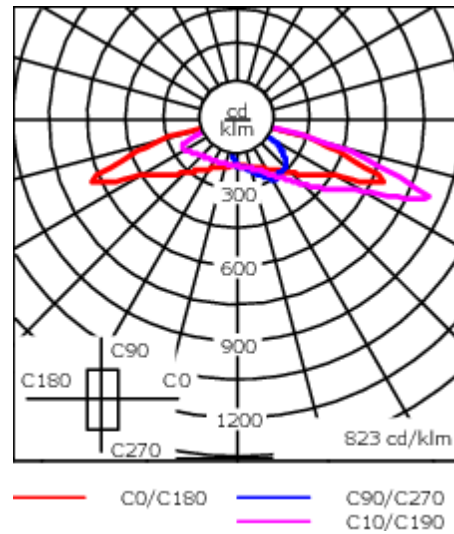

102-0838

AFL120-R2S

we-ef

Specifications

Material description

Body	Marine-grade, die-cast aluminium alloy
Lens	Non-reflective safety glass lens
Colours	RAL9004 Signal black RAL9007 Grey aluminium RAL7016 Anthracite grey RAL9016 Traffic white
Gasket	CCG® Controlled Compression Gasket
Fasteners	PCS Polymer Coated Stainless Steel Hardware
Ingress protection	IP66
Impact resistance	IK08
Corrosion resistance	5CE
Windage	0.146 m²

Electrical description

Power supply	24V DC (0 HZ) battery voltage
Driver / Ballast	PWM. DALI and analogue dimming on request
Surge protection	75-100V automatic recovery

Additional information

Lifetime	Ta=25° L90B10 > 90000h

WE-EF LIGHTING (Thailand) Co., Ltd.

57 Moo 5, Kingkaew Rd., Bangplee, 10540 Samutprakarn - Phone: +66 2 738 96 20 - Fax: +66 2 738 96 29

<https://we-ef.com/asia>

Subject to technical changes and errors. - Generated on 23/11/2024