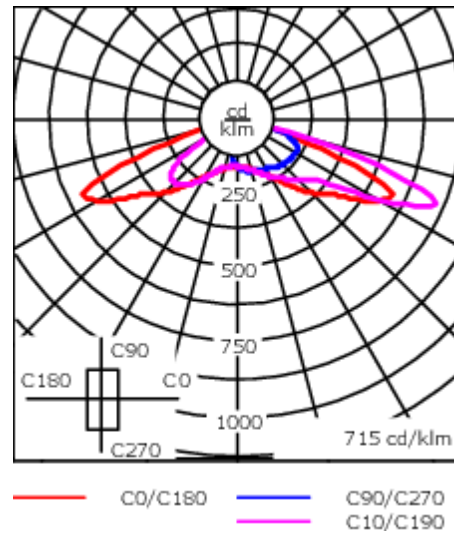

102-0839

AFL120-R2S

we-ef

Specifications

Material description

Body	Marine-grade, die-cast aluminium alloy
Lens	Non-reflective safety glass lens
Colours	RAL9004 Signal black RAL9006 White aluminium RAL9007 Grey aluminium RAL7016 Anthracite grey RAL9016 Traffic white
Gasket	CCG® Controlled Compression Gasket
Fasteners	PCS Polymer Coated Stainless Steel Hardware
Ingress protection	IP66
Impact resistance	IK08
Corrosion resistance	5CE
Windage	0.146 m²

Electrical description

Power supply	24V DC (0 HZ) battery voltage
Driver / Ballast	PWM. DALI and analogue dimming on request
Surge protection	75-100V automatic recovery

Additional information

Lifetime	Ta=25° L90B10 > 90000h
Energy efficiency class	C-D (Light source)

WE-EF LEUCHTEN GmbH

Töpinger Straße 16, 29646 Bispingen, Germany - Phone: +49 5194 909-0
info@we-ef.com - <https://we-ef.com>

Subject to technical changes and errors. - Generated on 23/11/2024