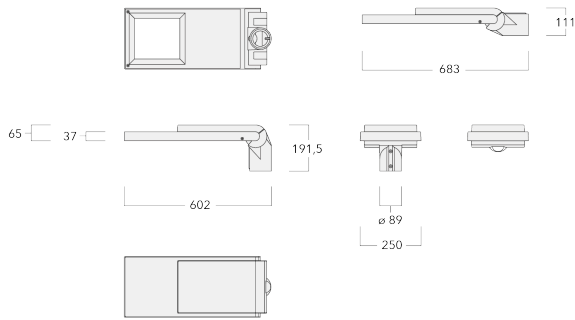

102-0839

AFL120-R2S

we-ef

Specifications

Material description

Body	Marine-grade, die-cast aluminium alloy
Lens	Non-reflective safety glass lens
Colours	RAL9004 Signal black RAL9006 White aluminium RAL9007 Grey aluminium RAL7016 Anthracite grey RAL9016 Traffic white
Gasket	CCG® Controlled Compression Gasket
Fasteners	PCS Polymer Coated Stainless Steel Hardware
Ingress protection	IP66
Impact resistance	IK08
Corrosion resistance	5CE
Windage	0.146 m²

Electrical description

Power supply	24V DC (0 HZ) battery voltage
Driver / Ballast	PWM. DALI and analogue dimming on request
Surge protection	75-100V automatic recovery

Additional information

Lifetime	Ta=25° L90B10 > 90000h
Energy efficiency class	C-D (Light source)

WE-EF LEUCHTEN GmbH

Töpinger Straße 16, 29646 Bispingen, Germany - Phone: +49 5194 909-0
info@we-ef.com - <https://we-ef.com>

Subject to technical changes and errors. - Generated on 23/11/2024