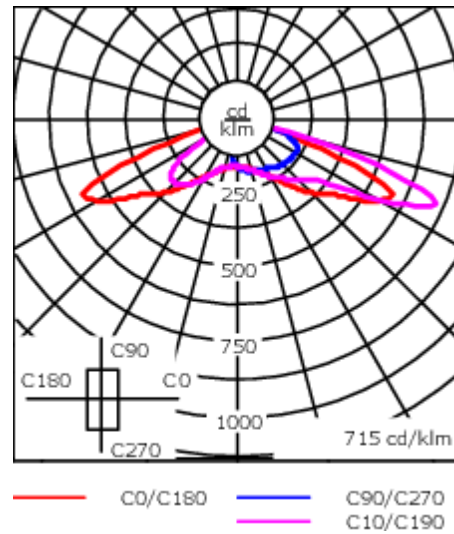

102-0839

AFL120-R2S

we-ef

Specifications

Material description

Body	Marine-grade, die-cast aluminium alloy
Lens	Non-reflective safety glass lens
Colours	RAL9004 Signal black RAL9006 White aluminium RAL9007 Grey aluminium RAL7016 Anthracite grey RAL9016 Traffic white
Gasket	CCG® Controlled Compression Gasket
Fasteners	PCS Polymer Coated Stainless Steel Hardware
Ingress protection	IP66
Impact resistance	IK08
Corrosion resistance	5CE
Windage	0.146 m²

Electrical description

Power supply	24V DC (0 HZ) battery voltage
Driver / Ballast	PWM. DALI and analogue dimming on request
Surge protection	75-100V automatic recovery

Additional information

Lifetime	Ta=25° L90B10 > 90000h
Energy efficiency class	C-D (Light source)

Fagerhult Lighting Ltd

33-34 Dolben Street, SE1 0UQ London, United Kingdom

<https://we-ef.com/uk>

Subject to technical changes and errors. - Generated on 23/10/2024