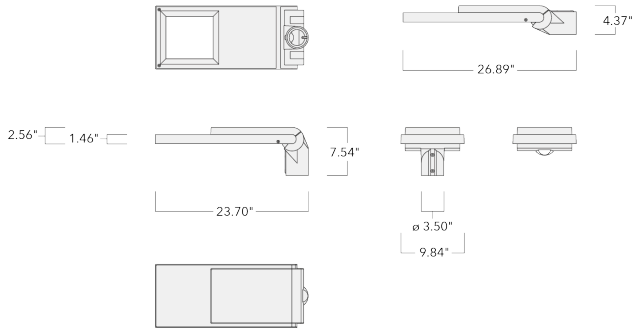

102-0839

we-ef

AFL120-R2S

Specifications

Material description

Body	Marine-grade, die-cast aluminium alloy
Lens	Non-reflective safety glass lens
Colors	 RAL9004 Black RAL9007 Grey Metallic RAL9016 White RAL8019 Dark Bronze
Gasket	CCG® Controlled Compression Gasket
Fasteners	PCS Polymer Coated Stainless Steel Hardware
Ingress protection	IP66
Impact resistance	IK08
Corrosion resistance	5CE
Windage	0.146 m²

Electrical description

Driver / Ballast	PWM. DALI and analogue dimming on request
Surge protection	75-100V automatic recovery

Additional information

Lifetime	Ta=25°/40° L90B10 > 90000h

WE-EF LIGHTING USA, LLC

410-D Keystone Drive, 15086 Warrendale, PA 15086 - Phone: +1 724 742 0030

customersupport.usa@we-ef.com - <https://we-ef.com/us>

Subject to technical changes and errors. - Generated on 11/23/2024