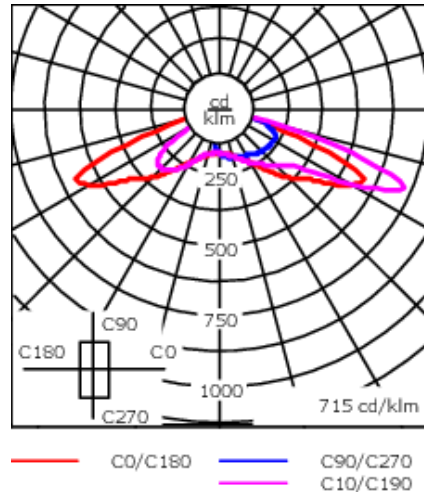

102-0839

we-ef

AFL120-R2S

Specifications

Material description

Body	Marine-grade, die-cast aluminium alloy
Lens	Non-reflective safety glass lens
Colors	 RAL9004 Black RAL9007 Grey Metallic RAL9016 White RAL8019 Dark Bronze
Gasket	CCG® Controlled Compression Gasket
Fasteners	PCS Polymer Coated Stainless Steel Hardware
Ingress protection	IP66
Impact resistance	IK08
Corrosion resistance	5CE
Windage	0.146 m²

Electrical description

Driver / Ballast	PWM. DALI and analogue dimming on request
Surge protection	75-100V automatic recovery

Additional information

Lifetime	Ta=25°/40° L90B10 > 90000h

WE-EF LIGHTING USA, LLC

410-D Keystone Drive, 15086 Warrendale, PA 15086 - Phone: +1 724 742 0030

customersupport.usa@we-ef.com - <https://we-ef.com/us>

Subject to technical changes and errors. - Generated on 11/23/2024