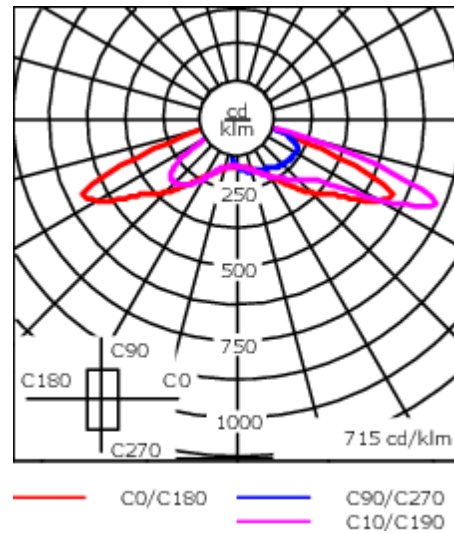

102-0839

AFL120-R2S

we-ef

Specifications

Material description

Body	Marine-grade, die-cast aluminium alloy
Lens	Non-reflective safety glass lens
Colours	RAL9004 Signal black RAL9007 Grey aluminium RAL7016 Anthracite grey RAL9016 Traffic white
Gasket	CCG® Controlled Compression Gasket
Fasteners	PCS Polymer Coated Stainless Steel Hardware
Ingress protection	IP66
Impact resistance	IK08
Corrosion resistance	5CE
Windage	0.146 m²

Electrical description

Power supply	24V DC (0 HZ) battery voltage
Driver / Ballast	PWM. DALI and analogue dimming on request
Surge protection	75-100V automatic recovery

Additional information

Lifetime	Ta=25° L90B10 > 90000h

WE-EF LIGHTING (Thailand) Co., Ltd.

57 Moo 5, Kingkaew Rd., Bangplee, 10540 Samutprakarn - Phone: +66 2 738 96 20 - Fax: +66 2 738 96 29

<https://we-ef.com/asia>

Subject to technical changes and errors. - Generated on 23/11/2024