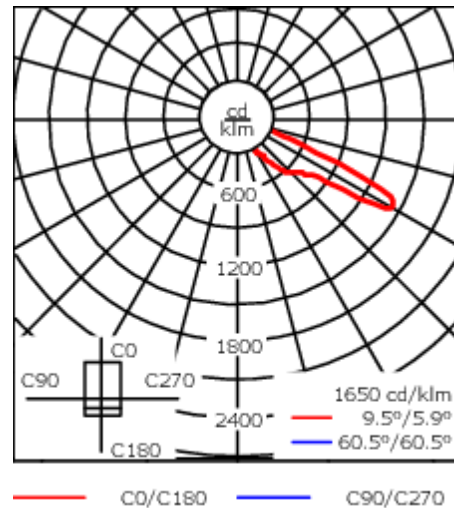

102-0840

AFL120-R2S

we-ef

Specifications

Material description

Body	Marine-grade, die-cast aluminium alloy
Lens	Non-reflective safety glass lens
Colours	RAL9004 Signal black RAL9006 White aluminium RAL9007 Grey aluminium RAL7016 Anthracite grey RAL9016 Traffic white
Gasket	CCG® Controlled Compression Gasket
Fasteners	PCS Polymer Coated Stainless Steel Hardware
Ingress protection	IP66
Impact resistance	IK08
Corrosion resistance	5CE
Windage	0.146 m²

Electrical description

Power supply	24V DC (0 HZ) battery voltage
Driver / Ballast	PWM. DALI and analogue dimming on request
Surge protection	75-100V automatic recovery

Additional information

Lifetime	Ta=25° L90B10 > 90000h
Energy efficiency class	C-D (Light source)

WE-EF LEUCHTEN GmbH

Töpinger Straße 16, 29646 Bispingen, Germany - Phone: +49 5194 909-0
info@we-ef.com - <https://we-ef.com>

Subject to technical changes and errors. - Generated on 23/11/2024