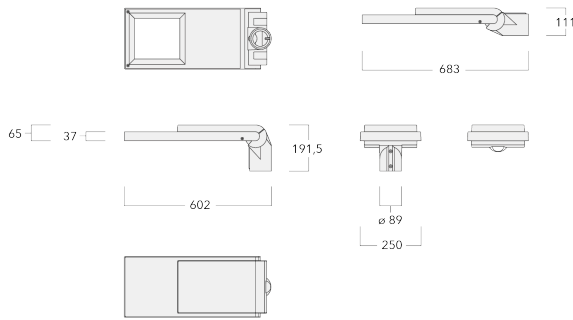

102-0840

AFL120-R2S

we-ef

Specifications

Material description

Body	Marine-grade, die-cast aluminium alloy
Lens	Non-reflective safety glass lens
Colours	RAL9004 Signal black RAL9006 White aluminium RAL9007 Grey aluminium RAL7016 Anthracite grey RAL9016 Traffic white
Gasket	CCG® Controlled Compression Gasket
Fasteners	PCS Polymer Coated Stainless Steel Hardware
Ingress protection	IP66
Impact resistance	IK08
Corrosion resistance	5CE
Windage	0.146 m²

Electrical description

Power supply	24V DC (0 HZ) battery voltage
Driver / Ballast	PWM. DALI and analogue dimming on request
Surge protection	75-100V automatic recovery

Additional information

Lifetime	Ta=25° L90B10 > 90000h
Energy efficiency class	C-D (Light source)

WE-EF LEUCHTEN GmbH

Töpinger Straße 16, 29646 Bispingen, Germany - Phone: +49 5194 909-0

info@we-ef.com - <https://we-ef.com>

Subject to technical changes and errors. - Generated on 23/10/2024