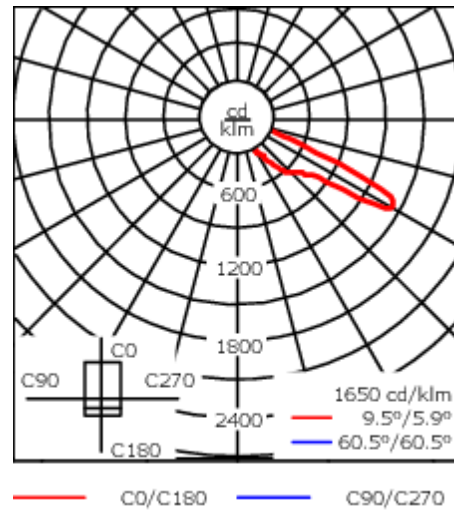

102-0840

AFL120-R2S

we-ef

Specifications

Material description

Body	Marine-grade, die-cast aluminium alloy
Lens	Non-reflective safety glass lens
Colours	RAL9004 Signal black RAL9006 White aluminium RAL9007 Grey aluminium RAL7016 Anthracite grey RAL9016 Traffic white
Gasket	CCG® Controlled Compression Gasket
Fasteners	PCS Polymer Coated Stainless Steel Hardware
Ingress protection	IP66
Impact resistance	IK08
Corrosion resistance	5CE
Windage	0.146 m²

Electrical description

Power supply	24V DC (0 HZ) battery voltage
Driver / Ballast	PWM. DALI and analogue dimming on request
Surge protection	75-100V automatic recovery

Additional information

Lifetime	Ta=25° L90B10 > 90000h
Energy efficiency class	C-D (Light source)

WE-EF LEUCHTEN GmbH

Töpinger Straße 16, 29646 Bispingen, Germany - Phone: +49 5194 909-0

info@we-ef.com - <https://we-ef.com>

Subject to technical changes and errors. - Generated on 23/10/2024