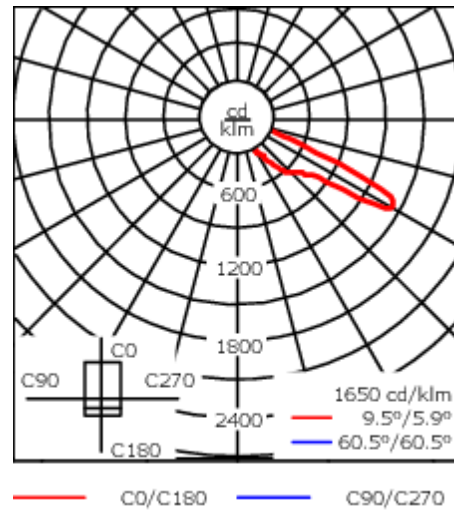

102-0840

AFL120-R2S

we-ef

Specifications

Material description

Body	Marine-grade, die-cast aluminium alloy
Lens	Non-reflective safety glass lens
Colours	RAL9004 Signal black RAL9006 White aluminium RAL9007 Grey aluminium RAL7016 Anthracite grey RAL9016 Traffic white
Gasket	CCG® Controlled Compression Gasket
Fasteners	PCS Polymer Coated Stainless Steel Hardware
Ingress protection	IP66
Impact resistance	IK08
Corrosion resistance	5CE
Windage	0.146 m²

Electrical description

Power supply	24V DC (0 HZ) battery voltage
Driver / Ballast	PWM. DALI and analogue dimming on request
Surge protection	75-100V automatic recovery

Additional information

Lifetime	Ta=25° L90B10 > 90000h
Energy efficiency class	C-D (Light source)

Fagerhult Lighting Ltd

33-34 Dolben Street, SE1 0UQ London, United Kingdom

<https://we-ef.com/uk>

Subject to technical changes and errors. - Generated on 23/10/2024