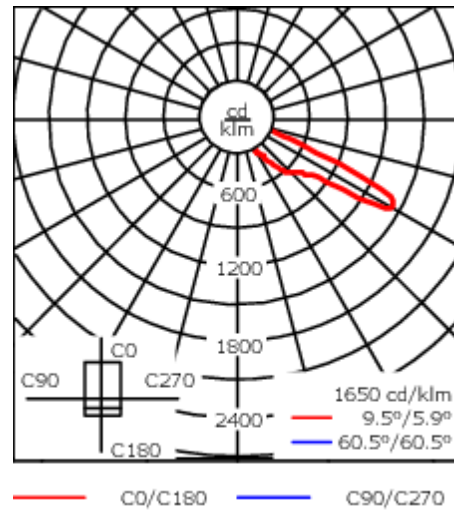

102-0840

AFL120-R2S

we-ef

Specifications

Material description

Body	Marine-grade, die-cast aluminium alloy
Lens	Non-reflective safety glass lens
Colours	RAL9004 Signal black RAL9007 Grey aluminium RAL7016 Anthracite grey RAL9016 Traffic white
Gasket	CCG® Controlled Compression Gasket
Fasteners	PCS Polymer Coated Stainless Steel Hardware
Ingress protection	IP66
Impact resistance	IK08
Corrosion resistance	5CE
Windage	0.146 m²

Electrical description

Power supply	24V DC (0 HZ) battery voltage
Driver / Ballast	PWM. DALI and analogue dimming on request
Surge protection	75-100V automatic recovery

Additional information

Lifetime	Ta=25° L90B10 > 90000h

WE-EF LIGHTING (Thailand) Co., Ltd.

57 Moo 5, Kingkaew Rd., Bangplee, 10540 Samutprakarn - Phone: +66 2 738 96 20 - Fax: +66 2 738 96 29

<https://we-ef.com/asia>

Subject to technical changes and errors. - Generated on 23/11/2024