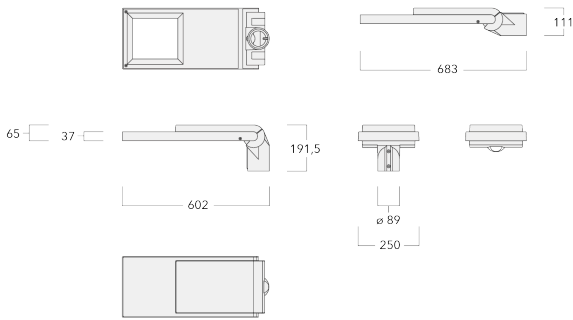

102-0841

AFL120-R2S

we-ef

— C0/C180 — C90/C270
— C5/C185

Specifications

Material description

Body	Marine-grade, die-cast aluminium alloy
Lens	Non-reflective safety glass lens
Colours	RAL9004 Signal black RAL9006 White aluminium RAL9007 Grey aluminium RAL7016 Anthracite grey RAL9016 Traffic white
Gasket	CCG® Controlled Compression Gasket
Fasteners	PCS Polymer Coated Stainless Steel Hardware
Ingress protection	IP66
Impact resistance	IK08
Corrosion resistance	5CE
Windage	0.146 m²

Electrical description

Power supply	24V DC (0 HZ) battery voltage
Driver / Ballast	PWM. DALI and analogue dimming on request
Surge protection	75-100V automatic recovery

Additional information

Lifetime	Ta=25° L90B10 > 90000h
Energy efficiency class	C-D (Light source)

WE-EF LEUCHTEN GmbH

Töpinger Straße 16, 29646 Bispingen, Germany - Phone: +49 5194 909-0
info@we-ef.com - <https://we-ef.com>

Subject to technical changes and errors. - Generated on 23/11/2024