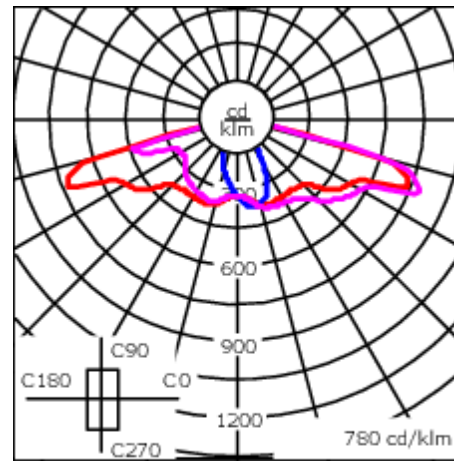

102-0841

AFL120-R2S

we-ef

— C0/C180 — C90/C270
— C5/C185

Specifications

Material description

Body	Marine-grade, die-cast aluminium alloy
Lens	Non-reflective safety glass lens
Colours	RAL9004 Signal black RAL9006 White aluminium RAL9007 Grey aluminium RAL7016 Anthracite grey RAL9016 Traffic white
Gasket	CCG® Controlled Compression Gasket
Fasteners	PCS Polymer Coated Stainless Steel Hardware
Ingress protection	IP66
Impact resistance	IK08
Corrosion resistance	5CE
Windage	0.146 m²

Electrical description

Power supply	24V DC (0 HZ) battery voltage
Driver / Ballast	PWM. DALI and analogue dimming on request
Surge protection	75-100V automatic recovery

Additional information

Lifetime	Ta=25° L90B10 > 90000h
Energy efficiency class	C-D (Light source)

WE-EF LEUCHTEN GmbH

Töpinger Straße 16, 29646 Bispingen, Germany - Phone: +49 5194 909-0
info@we-ef.com - <https://we-ef.com>

Subject to technical changes and errors. - Generated on 23/11/2024