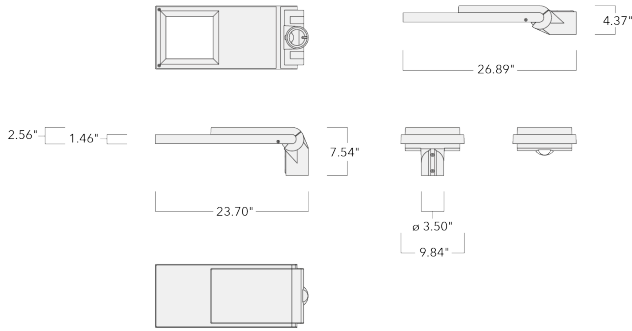

102-0841

we-ef

AFL120-R2S

Specifications

Material description

Body	Marine-grade, die-cast aluminium alloy
Lens	Non-reflective safety glass lens
Colors	 RAL9004 Black RAL9007 Grey Metallic RAL9016 White RAL8019 Dark Bronze
Gasket	CCG® Controlled Compression Gasket
Fasteners	PCS Polymer Coated Stainless Steel Hardware
Ingress protection	IP66
Impact resistance	IK08
Corrosion resistance	5CE
Windage	0.146 m²

Electrical description

Driver / Ballast	PWM. DALI and analogue dimming on request
Surge protection	75-100V automatic recovery

Additional information

Lifetime	Ta=25°/40° L90B10 > 90000h

WE-EF LIGHTING USA, LLC

410-D Keystone Drive, 15086 Warrendale, PA 15086 - Phone: +1 724 742 0030

customersupport.usa@we-ef.com - <https://we-ef.com/us>

Subject to technical changes and errors. - Generated on 11/23/2024