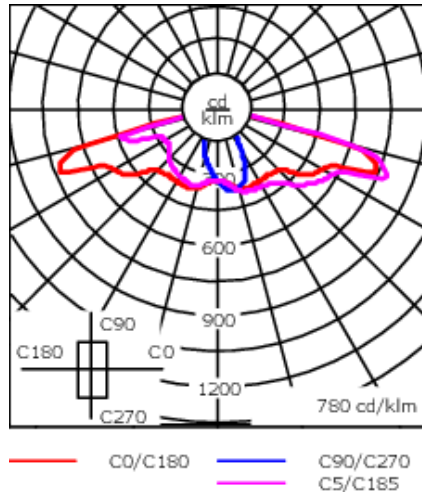

102-0841

we-ef

AFL120-R2S

Specifications

Material description

Body	Marine-grade, die-cast aluminium alloy
Lens	Non-reflective safety glass lens
Colors	 RAL9004 Black RAL9007 Grey Metallic RAL9016 White RAL8019 Dark Bronze
Gasket	CCG® Controlled Compression Gasket
Fasteners	PCS Polymer Coated Stainless Steel Hardware
Ingress protection	IP66
Impact resistance	IK08
Corrosion resistance	5CE
Windage	0.146 m²

Electrical description

Driver / Ballast	PWM. DALI and analogue dimming on request
Surge protection	75-100V automatic recovery

Additional information

Lifetime	Ta=25°/40° L90B10 > 90000h

WE-EF LIGHTING USA, LLC

410-D Keystone Drive, 15086 Warrendale, PA 15086 - Phone: +1 724 742 0030

customersupport.usa@we-ef.com - <https://we-ef.com/us>

Subject to technical changes and errors. - Generated on 11/23/2024