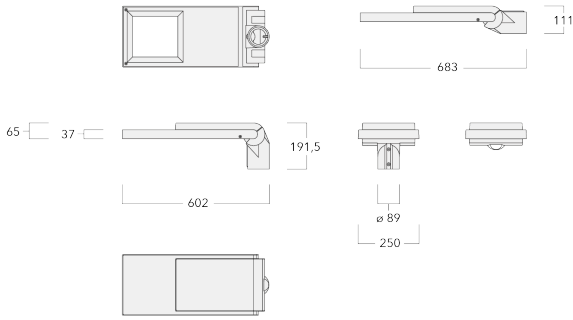

102-0842

AFL120-R2S

we-ef

Specifications

Material description

Body	Marine-grade, die-cast aluminium alloy
Lens	Non-reflective safety glass lens
Colours	RAL9004 Signal black RAL9006 White aluminium RAL9007 Grey aluminium RAL7016 Anthracite grey RAL9016 Traffic white
Gasket	CCG® Controlled Compression Gasket
Fasteners	PCS Polymer Coated Stainless Steel Hardware
Ingress protection	IP66
Impact resistance	IK08
Corrosion resistance	5CE
Windage	0.146 m²

Electrical description

Power supply	24V DC (0 HZ) battery voltage
Driver / Ballast	PWM. DALI and analogue dimming on request
Surge protection	75-100V automatic recovery

Additional information

Lifetime	Ta=25° L90B10 > 90000h
Energy efficiency class	C-D (Light source)

WE-EF LEUCHTEN GmbH

Töpinger Straße 16, 29646 Bispingen, Germany - Phone: +49 5194 909-0

info@we-ef.com - <https://we-ef.com>

Subject to technical changes and errors. - Generated on 23/11/2024