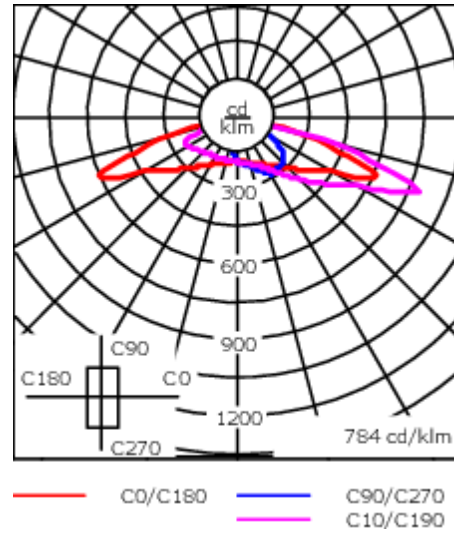

102-0842

AFL120-R2S

we-ef

Specifications

Material description

Body	Marine-grade, die-cast aluminium alloy
Lens	Non-reflective safety glass lens
Colours	RAL9004 Signal black RAL9006 White aluminium RAL9007 Grey aluminium RAL7016 Anthracite grey RAL9016 Traffic white
Gasket	CCG® Controlled Compression Gasket
Fasteners	PCS Polymer Coated Stainless Steel Hardware
Ingress protection	IP66
Impact resistance	IK08
Corrosion resistance	5CE
Windage	0.146 m²

Electrical description

Power supply	24V DC (0 HZ) battery voltage
Driver / Ballast	PWM. DALI and analogue dimming on request
Surge protection	75-100V automatic recovery

Additional information

Lifetime	Ta=25° L90B10 > 90000h
Energy efficiency class	C-D (Light source)

WE-EF LEUCHTEN GmbH

Töpinger Straße 16, 29646 Bispingen, Germany - Phone: +49 5194 909-0

info@we-ef.com - <https://we-ef.com>

Subject to technical changes and errors. - Generated on 23/11/2024