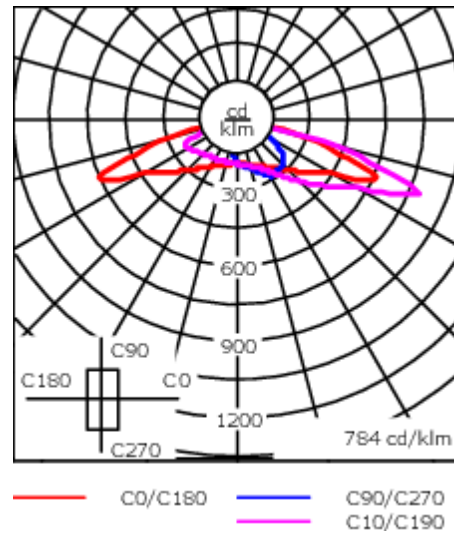

102-0842

AFL120-R2S

we-ef

Specifications

Material description

Body	Marine-grade, die-cast aluminium alloy
Lens	Non-reflective safety glass lens
Colours	RAL9004 Signal black RAL9007 Grey aluminium RAL7016 Anthracite grey RAL9016 Traffic white
Gasket	CCG® Controlled Compression Gasket
Fasteners	PCS Polymer Coated Stainless Steel Hardware
Ingress protection	IP66
Impact resistance	IK08
Corrosion resistance	5CE
Windage	0.146 m²

Electrical description

Power supply	24V DC (0 HZ) battery voltage
Driver / Ballast	PWM. DALI and analogue dimming on request
Surge protection	75-100V automatic recovery

Additional information

Lifetime	Ta=25° L90B10 > 90000h

WE-EF LIGHTING (Thailand) Co., Ltd.

57 Moo 5, Kingkaew Rd., Bangplee, 10540 Samutprakarn - Phone: +66 2 738 96 20 - Fax: +66 2 738 96 29

<https://we-ef.com/asia>

Subject to technical changes and errors. - Generated on 23/11/2024