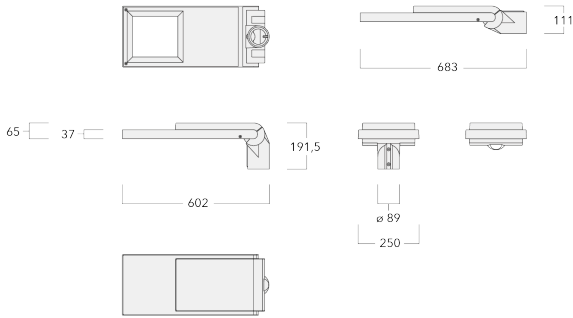

102-0842

AFL120-R2S

we-ef

Specifications

Material description

Body	Marine-grade, die-cast aluminium alloy
Lens	Non-reflective safety glass lens
Colours	RAL9004 Signal black RAL9007 Grey aluminium RAL7016 Anthracite grey RAL9016 Traffic white
Gasket	CCG® Controlled Compression Gasket
Fasteners	PCS Polymer Coated Stainless Steel Hardware
Ingress protection	IP66
Impact resistance	IK08
Corrosion resistance	5CE
Windage	0.146 m²

Electrical description

Power supply	24V DC (0 HZ) battery voltage
Driver / Ballast	PWM. DALI and analogue dimming on request
Surge protection	75-100V automatic recovery

Additional information

Lifetime	Ta=25° L90B10 > 90000h

WE-EF LIGHTING (Thailand) Co., Ltd.

57 Moo 5, Kingkaew Rd., Bangplee, 10540 Samutprakarn - Phone: +66 2 738 96 20 - Fax: +66 2 738 96 29

<https://we-ef.com/asia>

Subject to technical changes and errors. - Generated on 23/11/2024