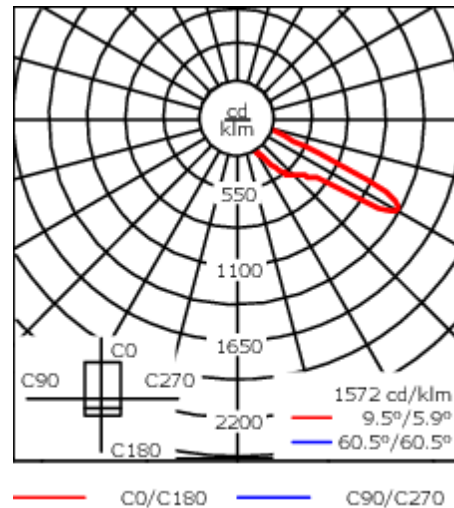

Specifications

Material description

Body	Marine-grade, die-cast aluminium alloy
Lens	Non-reflective safety glass lens
Colours	RAL9004 Signal black RAL9006 White aluminium RAL9007 Grey aluminium RAL7016 Anthracite grey RAL9016 Traffic white
Gasket	CCG® Controlled Compression Gasket
Fasteners	PCS Polymer Coated Stainless Steel Hardware
Ingress protection	IP66
Impact resistance	IK08
Corrosion resistance	5CE
Windage	0.146 m²

Electrical description

Power supply	24V DC (0 HZ) battery voltage
Driver / Ballast	PWM. DALI and analogue dimming on request
Surge protection	75-100V automatic recovery

Additional information

Lifetime	Ta=25° L90B10 > 90000h
Energy efficiency class	C-D (Light source)