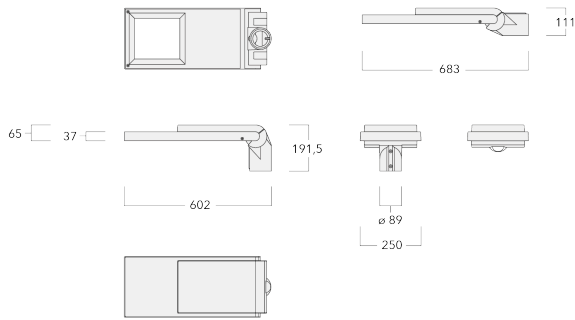

Specifications

Material description

Body	Marine-grade, die-cast aluminium alloy
Lens	Non-reflective safety glass lens
Colours	RAL9004 Signal black RAL9006 White aluminium RAL9007 Grey aluminium RAL7016 Anthracite grey RAL9016 Traffic white
Gasket	CCG® Controlled Compression Gasket
Fasteners	PCS Polymer Coated Stainless Steel Hardware
Ingress protection	IP66
Impact resistance	IK08
Corrosion resistance	5CE
Windage	0.146 m²

Electrical description

Power supply	24V DC (0 HZ) battery voltage
Driver / Ballast	PWM. DALI and analogue dimming on request
Surge protection	75-100V automatic recovery

Additional information

Lifetime	Ta=25° L90B10 > 90000h
Energy efficiency class	C-D (Light source)