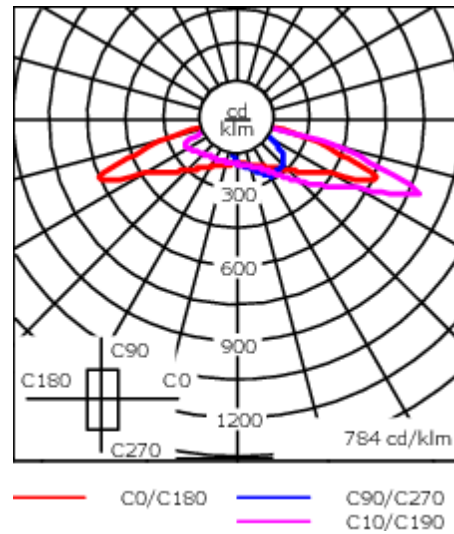

102-0846

AFL120-R2S

we-ef

Specifications

Material description

Body	Marine-grade, die-cast aluminium alloy
Lens	Non-reflective safety glass lens
Colours	RAL9004 Signal black RAL9007 Grey aluminium RAL7016 Anthracite grey RAL9016 Traffic white
Gasket	CCG® Controlled Compression Gasket
Fasteners	PCS Polymer Coated Stainless Steel Hardware
Ingress protection	IP66
Impact resistance	IK08
Corrosion resistance	5CE
Windage	0.146 m²

Electrical description

Power supply	24V DC (0 HZ) battery voltage
Driver / Ballast	PWM. DALI and analogue dimming on request
Surge protection	75-100V automatic recovery

Additional information

Lifetime	Ta=25° L90B10 > 90000h

WE-EF LIGHTING (Thailand) Co., Ltd.

57 Moo 5, Kingkaew Rd., Bangplee, 10540 Samutprakarn - Phone: +66 2 738 96 20 - Fax: +66 2 738 96 29

<https://we-ef.com/asia>

Subject to technical changes and errors. - Generated on 23/11/2024