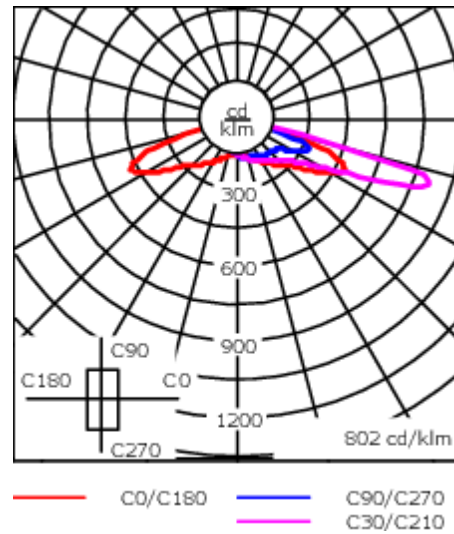

102-0847

AFL120-R2S

we-ef

Specifications

Material description

Body	Marine-grade, die-cast aluminium alloy
Lens	Non-reflective safety glass lens
Colours	RAL9004 Signal black RAL9006 White aluminium RAL9007 Grey aluminium RAL7016 Anthracite grey RAL9016 Traffic white
Gasket	CCG® Controlled Compression Gasket
Fasteners	PCS Polymer Coated Stainless Steel Hardware
Ingress protection	IP66
Impact resistance	IK08
Corrosion resistance	5CE
Windage	0.146 m²

Electrical description

Power supply	24V DC (0 HZ) battery voltage
Driver / Ballast	PWM. DALI and analogue dimming on request
Surge protection	75-100V automatic recovery

Additional information

Lifetime	Ta=25° L90B10 > 90000h
Energy efficiency class	C-D (Light source)

Fagerhult Lighting Ltd

33-34 Dolben Street, SE1 0UQ London, United Kingdom

<https://we-ef.com/uk>

Subject to technical changes and errors. - Generated on 19/04/2025