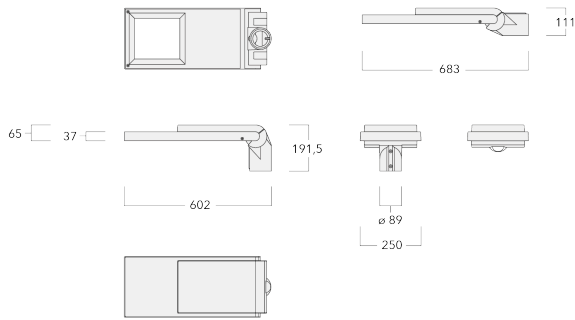

102-0847

AFL120-R2S

we-ef

Specifications

Material description

Body	Marine-grade, die-cast aluminium alloy
Lens	Non-reflective safety glass lens
Colours	RAL9004 Signal black RAL9006 White aluminium RAL9007 Grey aluminium RAL7016 Anthracite grey RAL9016 Traffic white
Gasket	CCG® Controlled Compression Gasket
Fasteners	PCS Polymer Coated Stainless Steel Hardware
Ingress protection	IP66
Impact resistance	IK08
Corrosion resistance	5CE
Windage	0.146 m²

Electrical description

Power supply	24V DC (0 HZ) battery voltage
Driver / Ballast	PWM. DALI and analogue dimming on request
Surge protection	75-100V automatic recovery

Additional information

Lifetime	Ta=25° L90B10 > 90000h
Energy efficiency class	C-D (Light source)

Fagerhult Lighting Ltd

33-34 Dolben Street, SE1 0UQ London, United Kingdom

<https://we-ef.com/uk>

Subject to technical changes and errors. - Generated on 19/04/2025