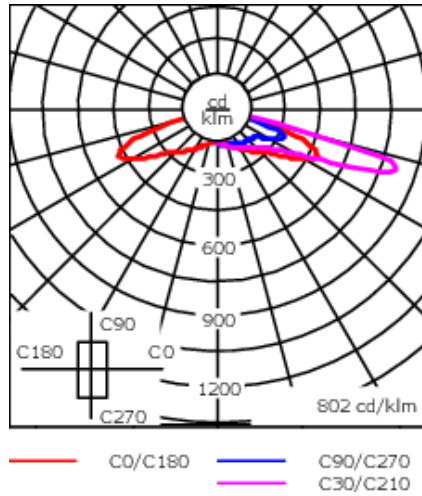

102-0847

we-ef

AFL120-R2S

Specifications

Material description

Body	Marine-grade, die-cast aluminium alloy
Lens	Non-reflective safety glass lens
Colors	 RAL9004 Black RAL9007 Grey Metallic RAL9016 White RAL8019 Dark Bronze
Gasket	CCG® Controlled Compression Gasket
Fasteners	PCS Polymer Coated Stainless Steel Hardware
Ingress protection	IP66
Impact resistance	IK08
Corrosion resistance	5CE
Windage	0.146 m²

Electrical description

Driver / Ballast	PWM. DALI and analogue dimming on request
Surge protection	75-100V automatic recovery

Additional information

Lifetime	Ta=25°/40° L90B10 > 90000h

WE-EF LIGHTING USA, LLC

410-D Keystone Drive, 15086 Warrendale, PA 15086 - Phone: +1 724 742 0030

customersupport.usa@we-ef.com - <https://we-ef.com/us>

Subject to technical changes and errors. - Generated on 11/23/2024