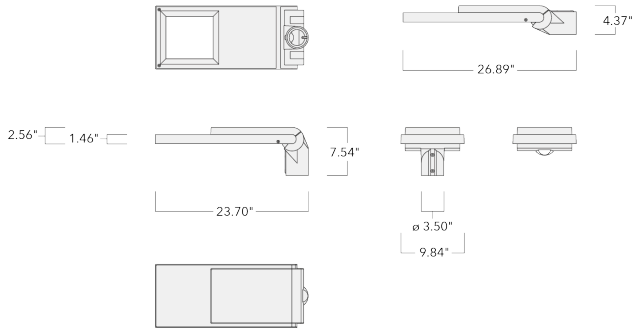

102-0847

we-ef

AFL120-R2S

Specifications

Material description

Body	Marine-grade, die-cast aluminium alloy
Lens	Non-reflective safety glass lens
Colors	 RAL9004 Black RAL9007 Grey Metallic RAL9016 White RAL8019 Dark Bronze
Gasket	CCG® Controlled Compression Gasket
Fasteners	PCS Polymer Coated Stainless Steel Hardware
Ingress protection	IP66
Impact resistance	IK08
Corrosion resistance	5CE
Windage	0.146 m²

Electrical description

Driver / Ballast	PWM. DALI and analogue dimming on request
Surge protection	75-100V automatic recovery

Additional information

Lifetime	Ta=25°/40° L90B10 > 90000h

WE-EF LIGHTING USA, LLC

410-D Keystone Drive, 15086 Warrendale, PA 15086 - Phone: +1 724 742 0030

customersupport.usa@we-ef.com - <https://we-ef.com/us>

Subject to technical changes and errors. - Generated on 11/23/2024