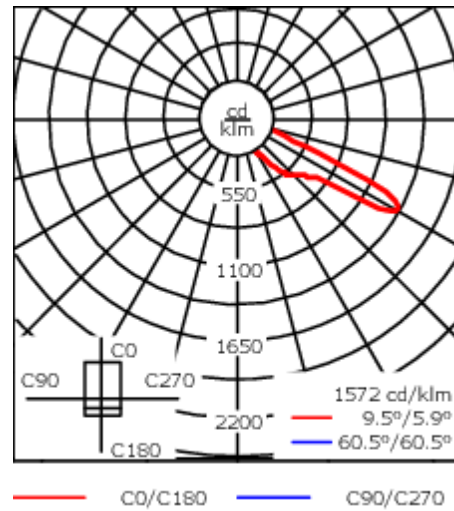

102-0848

AFL120-R2S

we-ef

Specifications

Material description

Body	Marine-grade, die-cast aluminium alloy
Lens	Non-reflective safety glass lens
Colours	RAL9004 Signal black RAL9006 White aluminium RAL9007 Grey aluminium RAL7016 Anthracite grey RAL9016 Traffic white
Gasket	CCG® Controlled Compression Gasket
Fasteners	PCS Polymer Coated Stainless Steel Hardware
Ingress protection	IP66
Impact resistance	IK08
Corrosion resistance	5CE
Windage	0.146 m²

Electrical description

Power supply	24V DC (0 HZ) battery voltage
Driver / Ballast	PWM. DALI and analogue dimming on request
Surge protection	75-100V automatic recovery

Additional information

Lifetime	Ta=25° L90B10 > 90000h
Energy efficiency class	C-D (Light source)

WE-EF LEUCHTEN GmbH

Töpinger Straße 16, 29646 Bispingen, Germany - Phone: +49 5194 909-0
info@we-ef.com - <https://we-ef.com>

Subject to technical changes and errors. - Generated on 23/11/2024