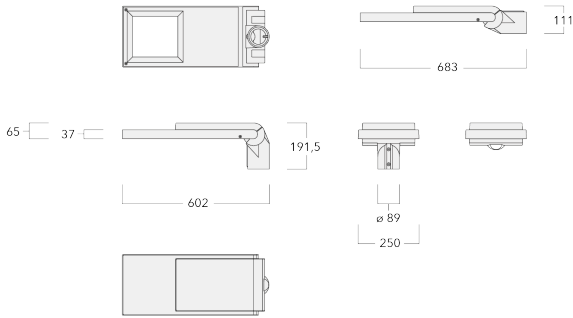

102-0848

AFL120-R2S

we-ef

Specifications

Material description

Body	Marine-grade, die-cast aluminium alloy
Lens	Non-reflective safety glass lens
Colours	RAL9004 Signal black RAL9006 White aluminium RAL9007 Grey aluminium RAL7016 Anthracite grey RAL9016 Traffic white
Gasket	CCG® Controlled Compression Gasket
Fasteners	PCS Polymer Coated Stainless Steel Hardware
Ingress protection	IP66
Impact resistance	IK08
Corrosion resistance	5CE
Windage	0.146 m²

Electrical description

Power supply	24V DC (0 HZ) battery voltage
Driver / Ballast	PWM. DALI and analogue dimming on request
Surge protection	75-100V automatic recovery

Additional information

Lifetime	Ta=25° L90B10 > 90000h
Energy efficiency class	C-D (Light source)

Fagerhult Lighting Ltd

33-34 Dolben Street, SE1 0UQ London, United Kingdom

<https://we-ef.com/uk>

Subject to technical changes and errors. - Generated on 19/04/2025