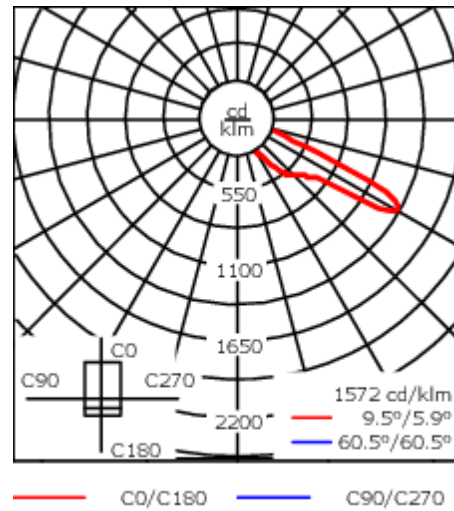

102-0848

AFL120-R2S

we-ef

Specifications

Material description

Body	Marine-grade, die-cast aluminium alloy
Lens	Non-reflective safety glass lens
Colours	RAL9004 Signal black RAL9006 White aluminium RAL9007 Grey aluminium RAL7016 Anthracite grey RAL9016 Traffic white
Gasket	CCG® Controlled Compression Gasket
Fasteners	PCS Polymer Coated Stainless Steel Hardware
Ingress protection	IP66
Impact resistance	IK08
Corrosion resistance	5CE
Windage	0.146 m²

Electrical description

Power supply	24V DC (0 HZ) battery voltage
Driver / Ballast	PWM. DALI and analogue dimming on request
Surge protection	75-100V automatic recovery

Additional information

Lifetime	Ta=25° L90B10 > 90000h
Energy efficiency class	C-D (Light source)

Fagerhult Lighting Ltd

33-34 Dolben Street, SE1 0UQ London, United Kingdom

<https://we-ef.com/uk>

Subject to technical changes and errors. - Generated on 19/04/2025