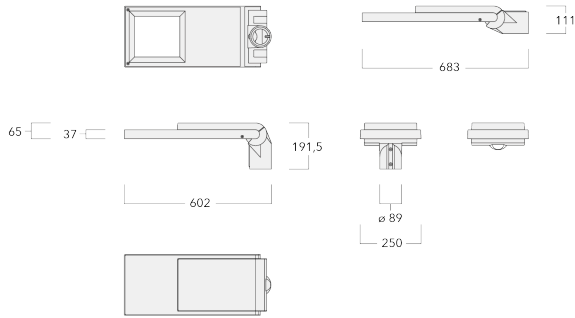

102-0848

AFL120-R2S

we-ef

Specifications

Material description

Body	Marine-grade, die-cast aluminium alloy
Lens	Non-reflective safety glass lens
Colours	RAL9004 Signal black RAL9007 Grey aluminium RAL7016 Anthracite grey RAL9016 Traffic white
Gasket	CCG® Controlled Compression Gasket
Fasteners	PCS Polymer Coated Stainless Steel Hardware
Ingress protection	IP66
Impact resistance	IK08
Corrosion resistance	5CE
Windage	0.146 m²

Electrical description

Power supply	24V DC (0 HZ) battery voltage
Driver / Ballast	PWM. DALI and analogue dimming on request
Surge protection	75-100V automatic recovery

Additional information

Lifetime	Ta=25° L90B10 > 90000h

WE-EF LIGHTING (Thailand) Co., Ltd.

57 Moo 5, Kingkaew Rd., Bangplee, 10540 Samutprakarn - Phone: +66 2 738 96 20 - Fax: +66 2 738 96 29

<https://we-ef.com/asia>

Subject to technical changes and errors. - Generated on 23/11/2024