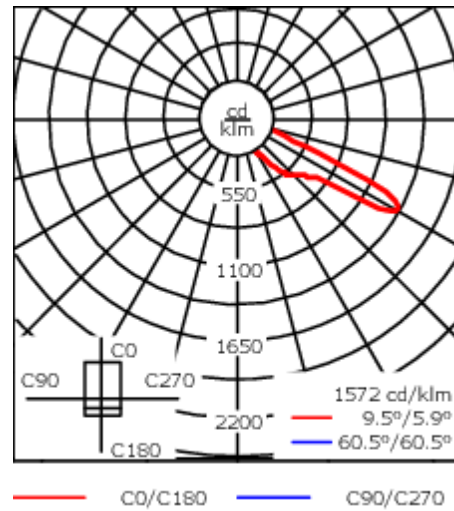

102-0848

AFL120-R2S

we-ef

Specifications

Material description

Body	Marine-grade, die-cast aluminium alloy
Lens	Non-reflective safety glass lens
Colours	RAL9004 Signal black RAL9007 Grey aluminium RAL7016 Anthracite grey RAL9016 Traffic white
Gasket	CCG® Controlled Compression Gasket
Fasteners	PCS Polymer Coated Stainless Steel Hardware
Ingress protection	IP66
Impact resistance	IK08
Corrosion resistance	5CE
Windage	0.146 m²

Electrical description

Power supply	24V DC (0 HZ) battery voltage
Driver / Ballast	PWM. DALI and analogue dimming on request
Surge protection	75-100V automatic recovery

Additional information

Lifetime	Ta=25° L90B10 > 90000h

WE-EF LIGHTING (Thailand) Co., Ltd.

57 Moo 5, Kingkaew Rd., Bangplee, 10540 Samutprakarn - Phone: +66 2 738 96 20 - Fax: +66 2 738 96 29

<https://we-ef.com/asia>

Subject to technical changes and errors. - Generated on 23/11/2024