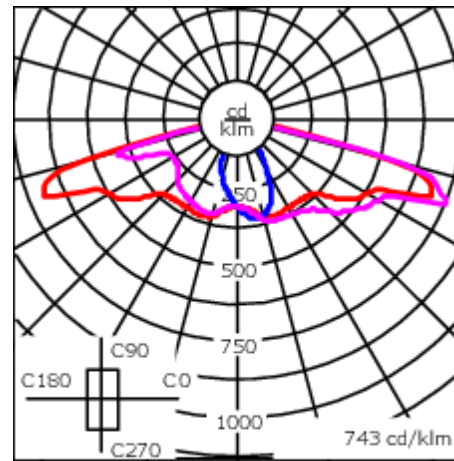

102-0849

AFL120-R2S

we-ef

— C0/C180 — C90/C270
— C5/C185

Specifications

Material description

Body	Marine-grade, die-cast aluminium alloy
Lens	Non-reflective safety glass lens
Colours	RAL9004 Signal black RAL9006 White aluminium RAL9007 Grey aluminium RAL7016 Anthracite grey RAL9016 Traffic white
Gasket	CCG® Controlled Compression Gasket
Fasteners	PCS Polymer Coated Stainless Steel Hardware
Ingress protection	IP66
Impact resistance	IK08
Corrosion resistance	5CE
Windage	0.146 m²

Electrical description

Power supply	24V DC (0 HZ) battery voltage
Driver / Ballast	PWM. DALI and analogue dimming on request
Surge protection	75-100V automatic recovery

Additional information

Lifetime	Ta=25° L90B10 > 90000h
Energy efficiency class	C-D (Light source)

Fagerhult Lighting Ltd

33-34 Dolben Street, SE1 0UQ London, United Kingdom

<https://we-ef.com/uk>

Subject to technical changes and errors. - Generated on 19/04/2025