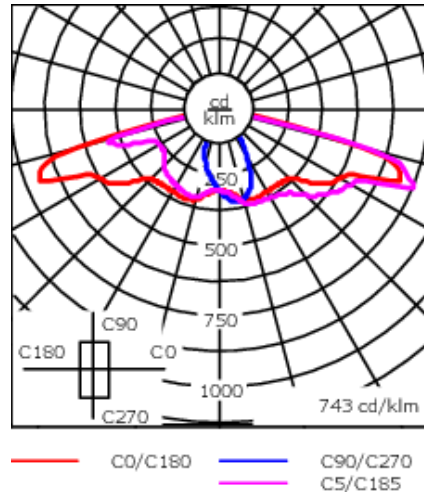

102-0849

we-ef

AFL120-R2S

Specifications

Material description

Body	Marine-grade, die-cast aluminium alloy
Lens	Non-reflective safety glass lens
Colors	 RAL9004 Black RAL9007 Grey Metallic RAL9016 White RAL8019 Dark Bronze
Gasket	CCG® Controlled Compression Gasket
Fasteners	PCS Polymer Coated Stainless Steel Hardware
Ingress protection	IP66
Impact resistance	IK08
Corrosion resistance	5CE
Windage	0.146 m²

Electrical description

Driver / Ballast	PWM. DALI and analogue dimming on request
Surge protection	75-100V automatic recovery

Additional information

Lifetime	Ta=25°/40° L90B10 > 90000h

WE-EF LIGHTING USA, LLC

410-D Keystone Drive, 15086 Warrendale, PA 15086 - Phone: +1 724 742 0030

customersupport.usa@we-ef.com - <https://we-ef.com/us>

Subject to technical changes and errors. - Generated on 11/23/2024