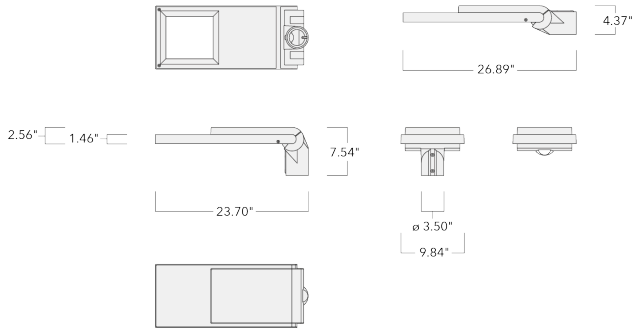

102-0849

we-ef

AFL120-R2S

Specifications

Material description

Body	Marine-grade, die-cast aluminium alloy
Lens	Non-reflective safety glass lens
Colors	 RAL9004 Black RAL9007 Grey Metallic RAL9016 White RAL8019 Dark Bronze
Gasket	CCG® Controlled Compression Gasket
Fasteners	PCS Polymer Coated Stainless Steel Hardware
Ingress protection	IP66
Impact resistance	IK08
Corrosion resistance	5CE
Windage	0.146 m²

Electrical description

Driver / Ballast	PWM. DALI and analogue dimming on request
Surge protection	75-100V automatic recovery

Additional information

Lifetime	Ta=25°/40° L90B10 > 90000h

WE-EF LIGHTING USA, LLC

410-D Keystone Drive, 15086 Warrendale, PA 15086 - Phone: +1 724 742 0030

customersupport.usa@we-ef.com - <https://we-ef.com/us>

Subject to technical changes and errors. - Generated on 11/23/2024