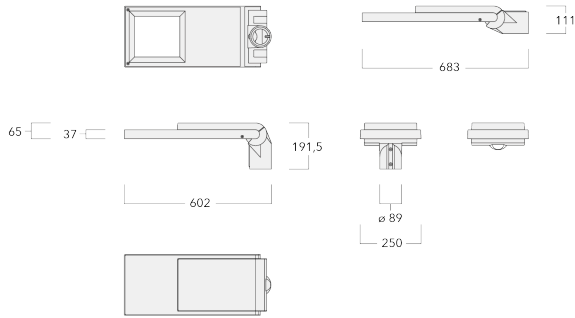

102-0849

AFL120-R2S

we-ef

Specifications

Material description

Body	Marine-grade, die-cast aluminium alloy
Lens	Non-reflective safety glass lens
Colours	RAL9004 Signal black RAL9007 Grey aluminium RAL7016 Anthracite grey RAL9016 Traffic white
Gasket	CCG® Controlled Compression Gasket
Fasteners	PCS Polymer Coated Stainless Steel Hardware
Ingress protection	IP66
Impact resistance	IK08
Corrosion resistance	5CE
Windage	0.146 m²

Electrical description

Power supply	24V DC (0 HZ) battery voltage
Driver / Ballast	PWM. DALI and analogue dimming on request
Surge protection	75-100V automatic recovery

Additional information

Lifetime	Ta=25° L90B10 > 90000h

WE-EF LIGHTING (Thailand) Co., Ltd.

57 Moo 5, Kingkaew Rd., Bangplee, 10540 Samutprakarn - Phone: +66 2 738 96 20 - Fax: +66 2 738 96 29

<https://we-ef.com/asia>

Subject to technical changes and errors. - Generated on 23/11/2024