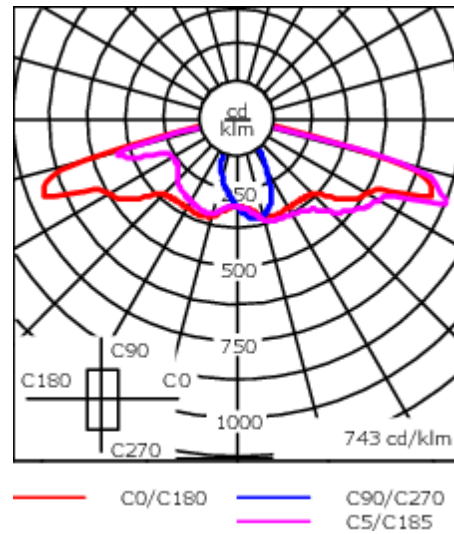

102-0849

AFL120-R2S

we-ef

Specifications

Material description

Body	Marine-grade, die-cast aluminium alloy
Lens	Non-reflective safety glass lens
Colours	RAL9004 Signal black RAL9007 Grey aluminium RAL7016 Anthracite grey RAL9016 Traffic white
Gasket	CCG® Controlled Compression Gasket
Fasteners	PCS Polymer Coated Stainless Steel Hardware
Ingress protection	IP66
Impact resistance	IK08
Corrosion resistance	5CE
Windage	0.146 m²

Electrical description

Power supply	24V DC (0 HZ) battery voltage
Driver / Ballast	PWM. DALI and analogue dimming on request
Surge protection	75-100V automatic recovery

Additional information

Lifetime	Ta=25° L90B10 > 90000h

WE-EF LIGHTING (Thailand) Co., Ltd.

57 Moo 5, Kingkaew Rd., Bangplee, 10540 Samutprakarn - Phone: +66 2 738 96 20 - Fax: +66 2 738 96 29

<https://we-ef.com/asia>

Subject to technical changes and errors. - Generated on 23/11/2024