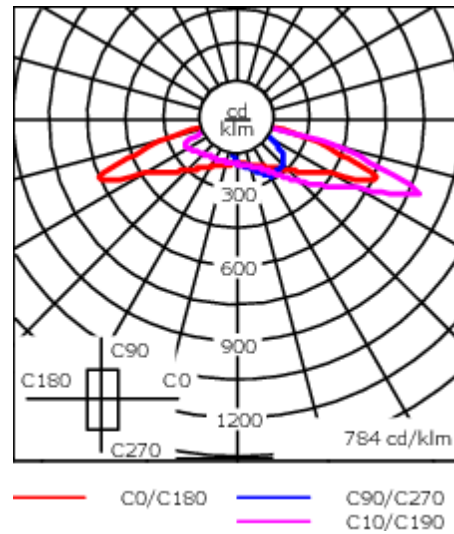

102-0850

AFL120-R2S

we-ef

Specifications

Material description

Body	Marine-grade, die-cast aluminium alloy
Lens	Non-reflective safety glass lens
Colours	RAL9004 Signal black RAL9006 White aluminium RAL9007 Grey aluminium RAL7016 Anthracite grey RAL9016 Traffic white
Gasket	CCG® Controlled Compression Gasket
Fasteners	PCS Polymer Coated Stainless Steel Hardware
Ingress protection	IP66
Impact resistance	IK08
Corrosion resistance	5CE
Windage	0.146 m²

Electrical description

Power supply	24V DC (0 HZ) battery voltage
Driver / Ballast	PWM. DALI and analogue dimming on request
Surge protection	75-100V automatic recovery

Additional information

Lifetime	Ta=25° L90B10 > 90000h
Energy efficiency class	C-D (Light source)

WE-EF LEUCHTEN GmbH

Töpinger Straße 16, 29646 Bispingen, Germany - Phone: +49 5194 909-0

info@we-ef.com - <https://we-ef.com>

Subject to technical changes and errors. - Generated on 23/11/2024