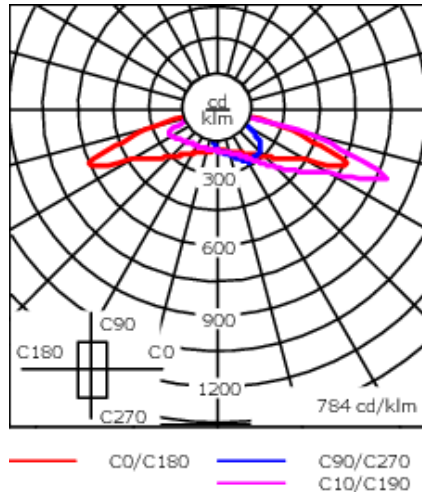

102-0850

we-ef

AFL120-R2S

Specifications

Material description

Body	Marine-grade, die-cast aluminium alloy
Lens	Non-reflective safety glass lens
Colors	 RAL9004 Black RAL9007 Grey Metallic RAL9016 White RAL8019 Dark Bronze
Gasket	CCG® Controlled Compression Gasket
Fasteners	PCS Polymer Coated Stainless Steel Hardware
Ingress protection	IP66
Impact resistance	IK08
Corrosion resistance	5CE
Windage	0.146 m²

Electrical description

Driver / Ballast	PWM. DALI and analogue dimming on request
Surge protection	75-100V automatic recovery

Additional information

Lifetime	Ta=25°/40° L90B10 > 90000h

WE-EF LIGHTING USA, LLC

410-D Keystone Drive, 15086 Warrendale, PA 15086 - Phone: +1 724 742 0030

customersupport.usa@we-ef.com - <https://we-ef.com/us>

Subject to technical changes and errors. - Generated on 11/23/2024