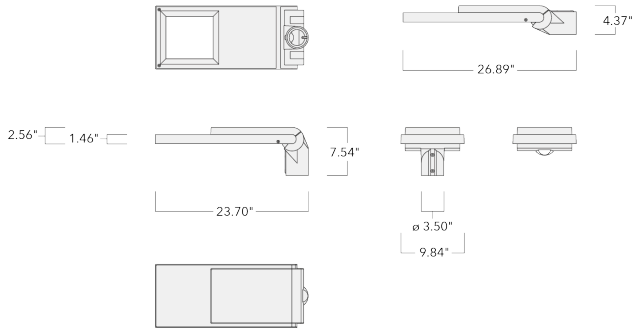

102-0850

we-ef

AFL120-R2S

Specifications

Material description

Body	Marine-grade, die-cast aluminium alloy
Lens	Non-reflective safety glass lens
Colors	 RAL9004 Black RAL9007 Grey Metallic RAL9016 White RAL8019 Dark Bronze
Gasket	CCG® Controlled Compression Gasket
Fasteners	PCS Polymer Coated Stainless Steel Hardware
Ingress protection	IP66
Impact resistance	IK08
Corrosion resistance	5CE
Windage	0.146 m²

Electrical description

Driver / Ballast	PWM. DALI and analogue dimming on request
Surge protection	75-100V automatic recovery

Additional information

Lifetime	Ta=25°/40° L90B10 > 90000h

WE-EF LIGHTING USA, LLC

410-D Keystone Drive, 15086 Warrendale, PA 15086 - Phone: +1 724 742 0030

customersupport.usa@we-ef.com - <https://we-ef.com/us>

Subject to technical changes and errors. - Generated on 11/23/2024