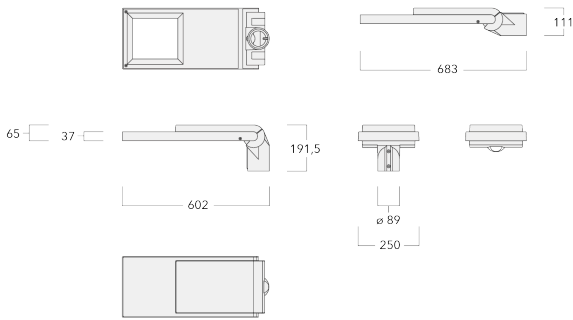

102-0851

AFL120-R2S

we-ef

— C0/C180 — C90/C270
— C30/C210

Specifications

Material description

Body	Marine-grade, die-cast aluminium alloy
Lens	Non-reflective safety glass lens
Colours	RAL9004 Signal black RAL9006 White aluminium RAL9007 Grey aluminium RAL7016 Anthracite grey RAL9016 Traffic white
Gasket	CCG® Controlled Compression Gasket
Fasteners	PCS Polymer Coated Stainless Steel Hardware
Ingress protection	IP66
Impact resistance	IK08
Corrosion resistance	5CE
Windage	0.146 m²

Electrical description

Power supply	24V DC (0 HZ) battery voltage
Driver / Ballast	PWM. DALI and analogue dimming on request
Surge protection	75-100V automatic recovery

Additional information

Lifetime	Ta=25° L90B10 > 90000h
Energy efficiency class	C-D (Light source)

WE-EF LEUCHTEN GmbH

Töpinger Straße 16, 29646 Bispingen, Germany - Phone: +49 5194 909-0
info@we-ef.com - <https://we-ef.com>

Subject to technical changes and errors. - Generated on 23/11/2024