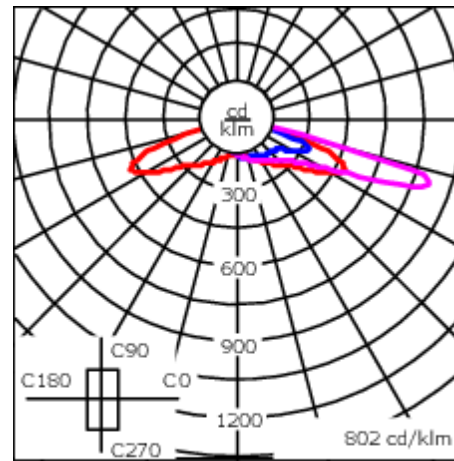

102-0851

AFL120-R2S

we-ef

— C0/C180 — C90/C270
— C30/C210

Specifications

Material description

Body	Marine-grade, die-cast aluminium alloy
Lens	Non-reflective safety glass lens
Colours	RAL9004 Signal black RAL9006 White aluminium RAL9007 Grey aluminium RAL7016 Anthracite grey RAL9016 Traffic white
Gasket	CCG® Controlled Compression Gasket
Fasteners	PCS Polymer Coated Stainless Steel Hardware
Ingress protection	IP66
Impact resistance	IK08
Corrosion resistance	5CE
Windage	0.146 m²

Electrical description

Power supply	24V DC (0 HZ) battery voltage
Driver / Ballast	PWM. DALI and analogue dimming on request
Surge protection	75-100V automatic recovery

Additional information

Lifetime	Ta=25° L90B10 > 90000h
Energy efficiency class	C-D (Light source)

WE-EF LEUCHTEN GmbH

Töpinger Straße 16, 29646 Bispingen, Germany - Phone: +49 5194 909-0
info@we-ef.com - <https://we-ef.com>

Subject to technical changes and errors. - Generated on 23/11/2024