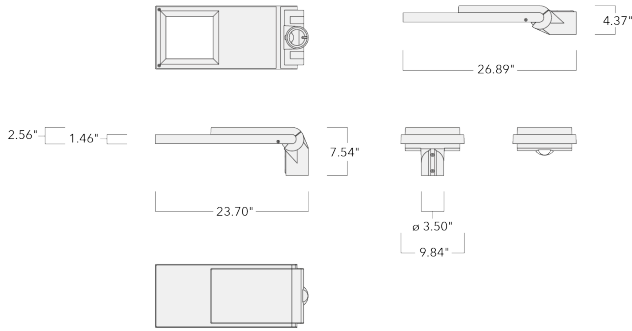

102-0851

we-ef

AFL120-R2S

Specifications

Material description

Body	Marine-grade, die-cast aluminium alloy
Lens	Non-reflective safety glass lens
Colors	- RAL9004 Black - RAL9007 Grey Metallic - RAL9016 White - RAL8019 Dark Bronze
Gasket	CCG® Controlled Compression Gasket
Fasteners	PCS Polymer Coated Stainless Steel Hardware
Ingress protection	IP66
Impact resistance	IK08
Corrosion resistance	5CE
Windage	0.146 m²

Electrical description

Driver / Ballast	PWM. DALI and analogue dimming on request
Surge protection	75-100V automatic recovery

Additional information

Lifetime	Ta=25°/40° L90B10 > 90000h

WE-EF LIGHTING USA, LLC

410-D Keystone Drive, 15086 Warrendale, PA 15086 - Phone: +1 724 742 0030

customersupport.usa@we-ef.com - <https://we-ef.com/us>

Subject to technical changes and errors. - Generated on 11/23/2024