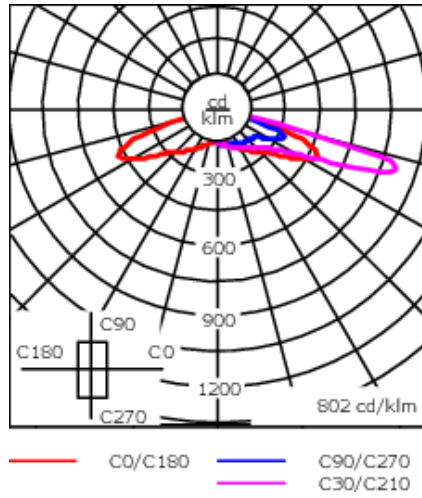

102-0851

we-ef

AFL120-R2S

Specifications

Material description

Body	Marine-grade, die-cast aluminium alloy
Lens	Non-reflective safety glass lens
Colors	- RAL9004 Black - RAL9007 Grey Metallic - RAL9016 White - RAL8019 Dark Bronze
Gasket	CCG® Controlled Compression Gasket
Fasteners	PCS Polymer Coated Stainless Steel Hardware
Ingress protection	IP66
Impact resistance	IK08
Corrosion resistance	5CE
Windage	0.146 m²

Electrical description

Driver / Ballast	PWM. DALI and analogue dimming on request
Surge protection	75-100V automatic recovery

Additional information

Lifetime	Ta=25°/40° L90B10 > 90000h

WE-EF LIGHTING USA, LLC

410-D Keystone Drive, 15086 Warrendale, PA 15086 - Phone: +1 724 742 0030

customersupport.usa@we-ef.com - <https://we-ef.com/us>

Subject to technical changes and errors. - Generated on 11/23/2024