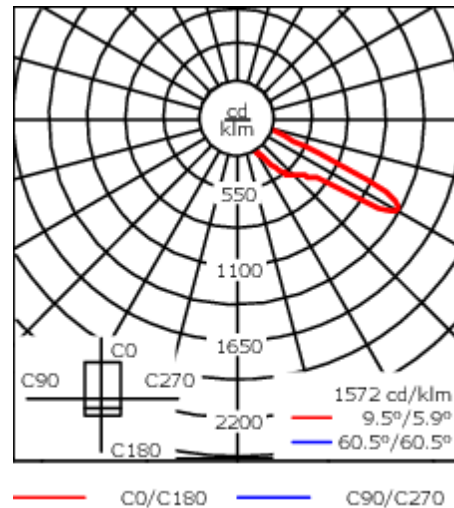

102-0852

AFL120-R2S

we-ef

Specifications

Material description

Body	Marine-grade, die-cast aluminium alloy
Lens	Non-reflective safety glass lens
Colours	RAL9004 Signal black RAL9006 White aluminium RAL9007 Grey aluminium RAL7016 Anthracite grey RAL9016 Traffic white
Gasket	CCG® Controlled Compression Gasket
Fasteners	PCS Polymer Coated Stainless Steel Hardware
Ingress protection	IP66
Impact resistance	IK08
Corrosion resistance	5CE
Windage	0.146 m²

Electrical description

Power supply	24V DC (0 HZ) battery voltage
Driver / Ballast	PWM. DALI and analogue dimming on request
Surge protection	75-100V automatic recovery

Additional information

Lifetime	Ta=25° L90B10 > 90000h
Energy efficiency class	C-D (Light source)

Fagerhult Lighting Ltd

33-34 Dolben Street, SE1 0UQ London, United Kingdom

<https://we-ef.com/uk>

Subject to technical changes and errors. - Generated on 23/11/2024