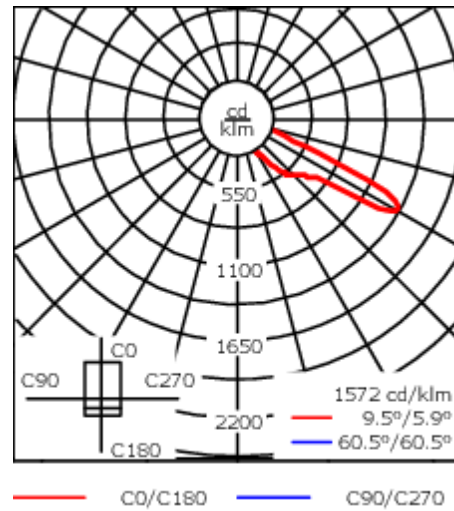

102-0852

AFL120-R2S

we-ef

Specifications

Material description

Body	Marine-grade, die-cast aluminium alloy
Lens	Non-reflective safety glass lens
Colours	RAL9004 Signal black RAL9006 White aluminium RAL9007 Grey aluminium RAL7016 Anthracite grey RAL9016 Traffic white
Gasket	CCG® Controlled Compression Gasket
Fasteners	PCS Polymer Coated Stainless Steel Hardware
Ingress protection	IP66
Impact resistance	IK08
Corrosion resistance	5CE
Windage	0.146 m²

Electrical description

Power supply	24V DC (0 HZ) battery voltage
Driver / Ballast	PWM. DALI and analogue dimming on request
Surge protection	75-100V automatic recovery

Additional information

Lifetime	Ta=25° L90B10 > 90000h
Energy efficiency class	C-D (Light source)

Fagerhult Lighting Ltd

33-34 Dolben Street, SE1 0UQ London, United Kingdom

<https://we-ef.com/uk>

Subject to technical changes and errors. - Generated on 19/04/2025