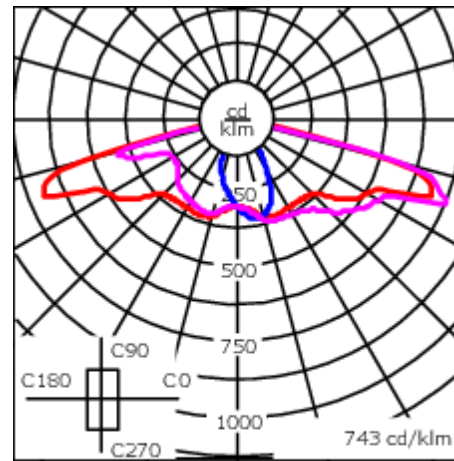

102-0853

AFL120-R2S

we-ef

— C0/C180 — C90/C270
— C5/C185

Specifications

Material description

Body	Marine-grade, die-cast aluminium alloy
Lens	Non-reflective safety glass lens
Colours	RAL9004 Signal black RAL9006 White aluminium RAL9007 Grey aluminium RAL7016 Anthracite grey RAL9016 Traffic white
Gasket	CCG® Controlled Compression Gasket
Fasteners	PCS Polymer Coated Stainless Steel Hardware
Ingress protection	IP66
Impact resistance	IK08
Corrosion resistance	5CE
Windage	0.146 m²

Electrical description

Power supply	24V DC (0 HZ) battery voltage
Driver / Ballast	PWM. DALI and analogue dimming on request
Surge protection	75-100V automatic recovery

Additional information

Lifetime	T_a=25° L90B10 > 90000h
Energy efficiency class	C-D (Light source)

WE-EF LEUCHTEN GmbH

Töpinger Straße 16, 29646 Bispingen, Germany - Phone: +49 5194 909-0

info@we-ef.com - <https://we-ef.com>

Subject to technical changes and errors. - Generated on 23/11/2024