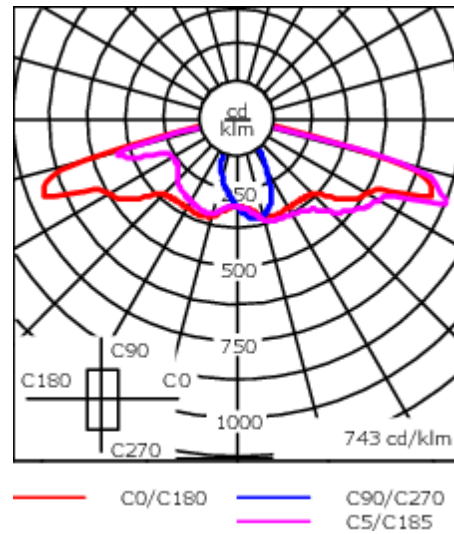

102-0853

AFL120-R2S

we-ef

Specifications

Material description

Body	Marine-grade, die-cast aluminium alloy
Lens	Non-reflective safety glass lens
Colours	RAL9004 Signal black RAL9007 Grey aluminium RAL7016 Anthracite grey RAL9016 Traffic white
Gasket	CCG® Controlled Compression Gasket
Fasteners	PCS Polymer Coated Stainless Steel Hardware
Ingress protection	IP66
Impact resistance	IK08
Corrosion resistance	5CE
Windage	0.146 m²

Electrical description

Power supply	24V DC (0 HZ) battery voltage
Driver / Ballast	PWM. DALI and analogue dimming on request
Surge protection	75-100V automatic recovery

Additional information

Lifetime	Ta=25° L90B10 > 90000h

WE-EF LIGHTING (Thailand) Co., Ltd.

57 Moo 5, Kingkaew Rd., Bangplee, 10540 Samutprakarn - Phone: +66 2 738 96 20 - Fax: +66 2 738 96 29

<https://we-ef.com/asia>

Subject to technical changes and errors. - Generated on 23/11/2024