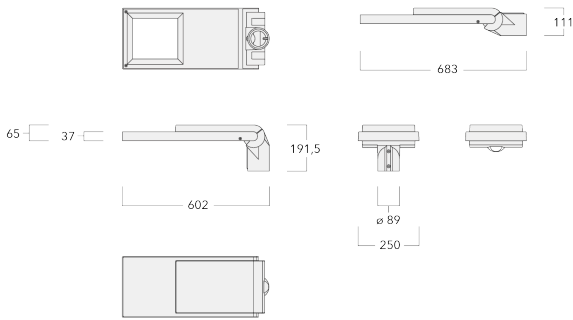

102-0853

AFL120-R2S

we-ef

Specifications

Material description

Body	Marine-grade, die-cast aluminium alloy
Lens	Non-reflective safety glass lens
Colours	RAL9004 Signal black RAL9007 Grey aluminium RAL7016 Anthracite grey RAL9016 Traffic white
Gasket	CCG® Controlled Compression Gasket
Fasteners	PCS Polymer Coated Stainless Steel Hardware
Ingress protection	IP66
Impact resistance	IK08
Corrosion resistance	5CE
Windage	0.146 m²

Electrical description

Power supply	24V DC (0 HZ) battery voltage
Driver / Ballast	PWM. DALI and analogue dimming on request
Surge protection	75-100V automatic recovery

Additional information

Lifetime	Ta=25° L90B10 > 90000h

WE-EF LIGHTING (Thailand) Co., Ltd.

57 Moo 5, Kingkaew Rd., Bangplee, 10540 Samutprakarn - Phone: +66 2 738 96 20 - Fax: +66 2 738 96 29

<https://we-ef.com/asia>

Subject to technical changes and errors. - Generated on 23/11/2024